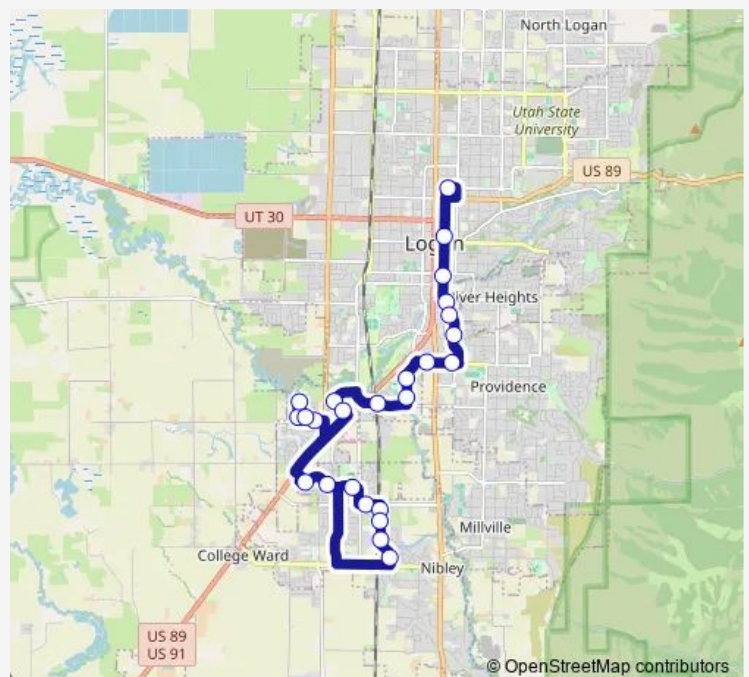

760 South 100 East(Conservice)

690 South 100 East(Riverwoods)

290 South 100 East

10 South 100 East(Old Qwest bldg)

Route schedule

3155 South 500 West(Elkhorn Ranch Rd.) — 150 East 500 North(Transit Center)

Monday 05:58-18:58

Tuesday 05:58-18:58

Wednesday 05:58-18:58

Thursday 05:58-18:58

Friday 05:58-18:58

Saturday 10:58-17:58

Sunday —

Route info

Direction: 3155 South 500 West(Elkhorn Ranch Rd.)

Stops: 23

Trip Duration: 0 hour 24 min

11 — Icon, Nibley

240 North 100 East(Senior Citizen Center)

150 East 500 North(Transit Center)

Direction

150 East 500 North(Transit Center) — 3155 South 500 West(Elkhorn Ranch Rd.)

25 stops

[Open route schedule](#)

150 East 500 North(Transit Center)

49 North 100 East(Tabernacle)

341 South 100 East

640 south 100 East(Riverwoods)

715 South 100 East(Drivers License Division)

357 North Gateway Drive(Migrant Headstart)