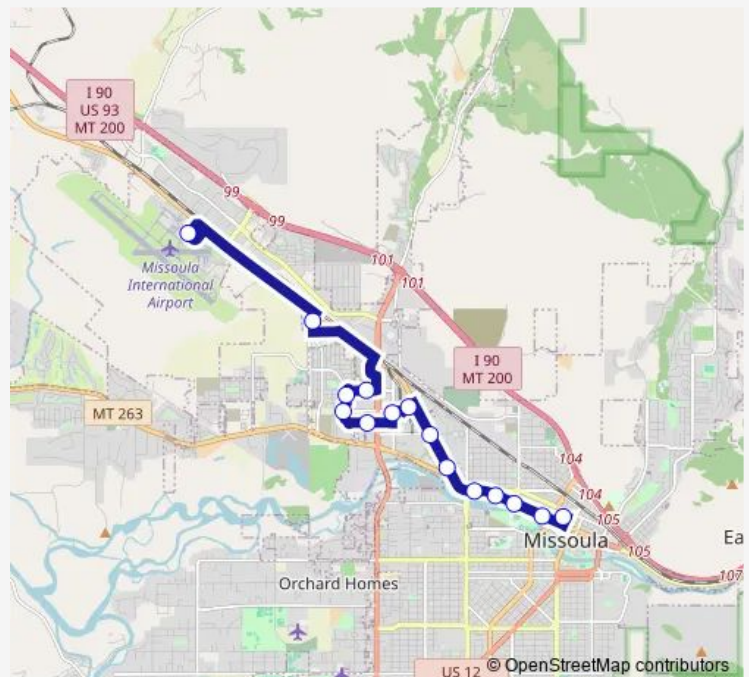

N Russell St & Broadway St

W Broadway St and Burton St

W Broadway St & Scott St

W Broadway St & Owen St

Mountain Line Transfer Center

Route schedule

Missoula Airport — Mountain Line Transfer Center

Monday 06:15-21:15

Tuesday 06:15-21:15

Wednesday 06:15-21:15

Thursday 06:15-21:15

Friday 06:15-21:15

Saturday 09:15-20:15

Sunday 09:15-20:15

Route info

Direction: Missoula Airport

Stops: 15

Trip Duration: 0 hour 29 min

11 — Route 11

Direction

Mountain Line Transfer Center — Missoula Airport

19 stops

[Open route schedule](#)

Mountain Line Transfer Center

W Broadway St & McCormick St

W Broadway St & Scott St

W Broadway St & Burton St

W Broadway St & Sherwood St

W Broadway St & Maple

W Broadway St and Palmer St

W Broadway St & Latimer St

Great Northern Ave & American Way