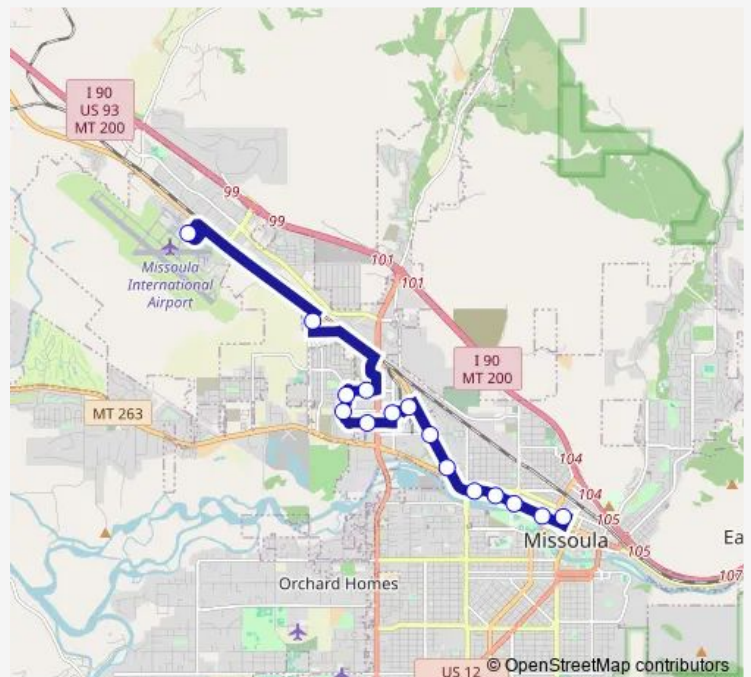

England Blvd & Tina Ave

Connery Way & Chelsea Dr

Connery Way & Flanagin Ln

Union Pacific & Radio Way

Great Northern Ave & American Way

Latimer St & W Broadway St

W Broadway St & Palmer St

W Broadway St & Maple

N Russell St & Broadway St

W Broadway St and Burton St

W Broadway St & Scott St

W Broadway St & Owen St

Mountain Line Transfer Center

Route schedule

Missoula Airport — Mountain Line Transfer Center

Monday 06:15-21:15

Tuesday 06:15-21:15

Wednesday 06:15-21:15

Thursday 06:15-21:15

Friday 06:15-21:15

Saturday 09:15-20:15

Sunday 09:15-20:15

Route info

Direction: Missoula Airport

Stops: 15

Trip Duration: 0 hour 29 min

11 — Route 11

Direction

Mountain Line Transfer Center — Missoula Airport

19 stops

[Open route schedule](#)

Mountain Line Transfer Center