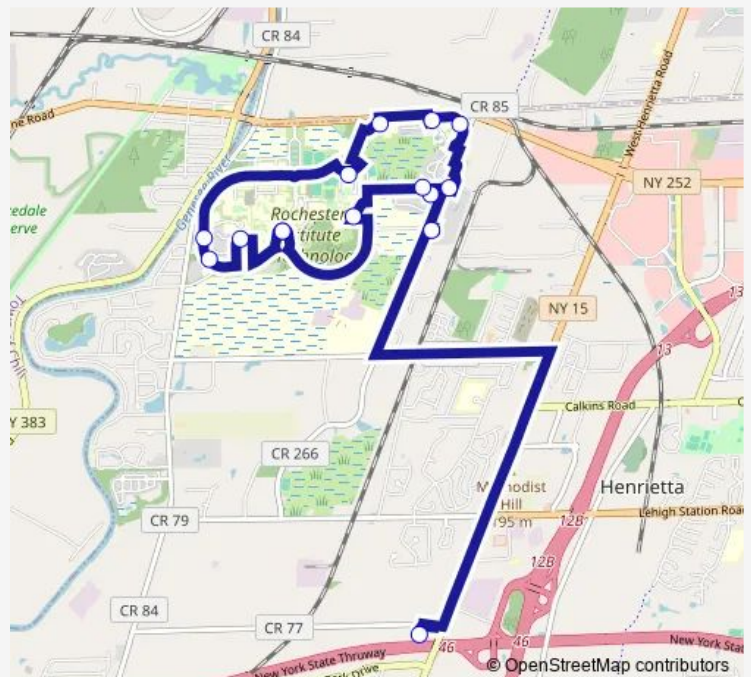

### Direction

Gleason Circle — Gleason Circle

15 stops

[Open route schedule](#)

Gleason Circle

Global Village

UC West Inbound

Riverknoll

### Route schedule

Gleason Circle — Gleason Circle

Monday	—
Tuesday	—
Wednesday	—
Thursday	—
Friday	—
Saturday	08:10-23:20
Sunday	08:10-23:20

### Route info

Direction: Gleason Circle

Stops: 15

Trip Duration: 0 hour 58 min

11 Bus time schedules and route maps are available in an offline PDF at [busmaps.com](https://busmaps.com). Use the [busmaps.com](https://busmaps.com) website to see live bus times, train schedule or subway schedule, and step-by-step directions for all public transit in Rochester