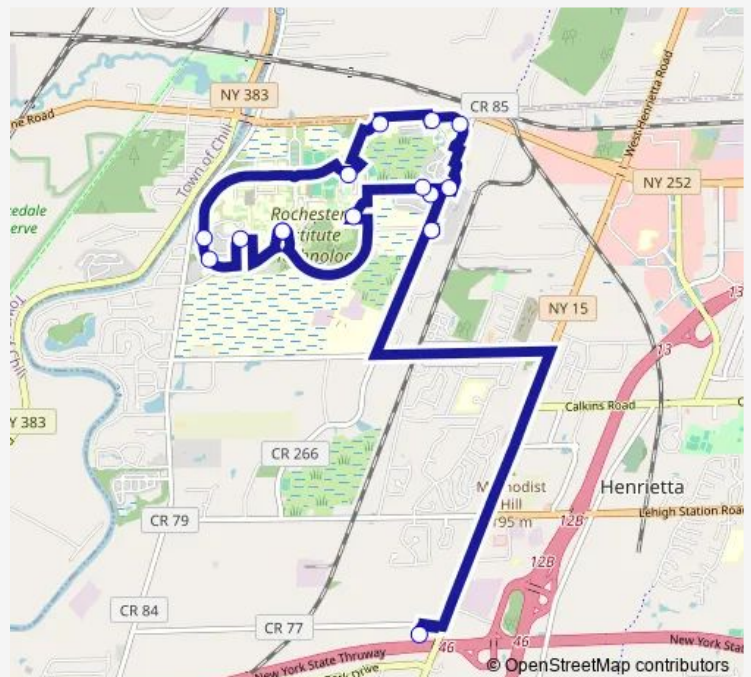

Bus 11 Weekend Campus & Inn

[Go to website](#)

**Direction**

Gleason Circle — Gleason Circle

15 stops

[Open route schedule](#)

Gleason Circle

Global Village

UC West Inbound

Riverknoll

Ntid

175 Jefferson (Radisson)

Park Point North

Park Point Retail

The Province

Apex

RIT Inn

Perkins Green

Perkins Road

Residence Halls

Gleason Circle

Route schedule

Gleason Circle — Gleason Circle

Monday	—
Tuesday	—
Wednesday	—
Thursday	—
Friday	—
Saturday	08:10-23:20
Sunday	08:10-23:20

Route info

Direction: Gleason Circle

Stops: 15

Trip Duration: 0 hour 58 min

11 — Weekend Campus & Inn

11 Bus time schedules and route maps are available in an offline PDF at [busmaps.com](https://busmaps.com). Use the [busmaps.com](https://busmaps.com) website to see live bus times, train schedule or subway schedule, and step-by-step directions for all public transit in Rochester