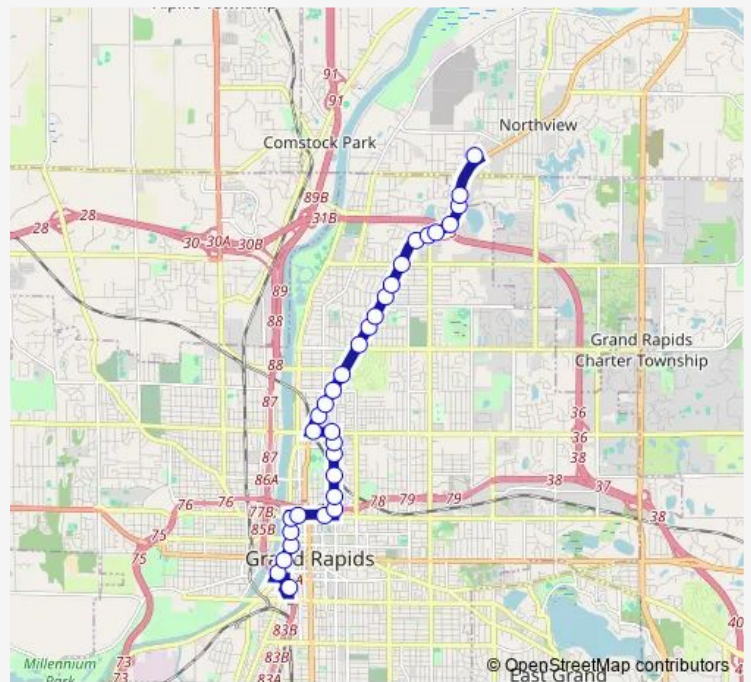

[Go to website](#)

**Direction**  
 Rapid Central Station — Meijer - Plainfield Township  
 32 stops  
[Open route schedule](#)

- Rapid Central Station
- Market/Cherry (Nb)
- Market/Fulton (Nb)
- Monroe/Louis (Nb)
- Monroe/Lyon (Nb)
- Monroe/Devos Place (Nb)
- Michigan/Ottawa (Eb)
- Michigan/Coit (Eb)
- Lafayette/Michigan (Nb)
- Lafayette/Trowbridge (Nb)
- Lafayette/Bradford (Nb)
- Lafayette/Cedar (Nb)
- Lafayette/Mary Waters Park (Nb)
- Leonard/Lafayette (Wb)
- Leonard/Plainfield (Wb)
- Plainfield/Grove (Nb)
- Plainfield/Quimby (Nb)
- Plainfield/Sweet (Nb)
- Plainfield/Palmer (Nb)
- Plainfield/Knapp (Nb)
- Plainfield/Eleanor (Nb)

Route schedule  
 Rapid Central Station — Meijer - Plainfield Township

Monday	05:15-22:20
Tuesday	05:15-22:20
Wednesday	05:15-22:20
Thursday	05:15-22:20
Friday	05:15-22:20
Saturday	05:15-21:15
Sunday	07:15-18:15

Route info  
 Direction: Rapid Central Station  
 Stops: 32  
 Trip Duration: 0 hour 25 min

11 — Plainfield

Plainfield/Evelyn (Nb)

Plainfield/Hollywood (Nb)

Plainfield/Northlawn (Nb)

Plainfield/Three Mile (Nb)

## Route info

Direction: Meijer - Plainfield Township

Stops: 30

Trip Duration: 0 hour 25 min

Monroe/Pearl (Sb)

Monroe/Louis (Sb)

Market/Fulton (Sb)

Cherry/Cesar Chavez (Eb)