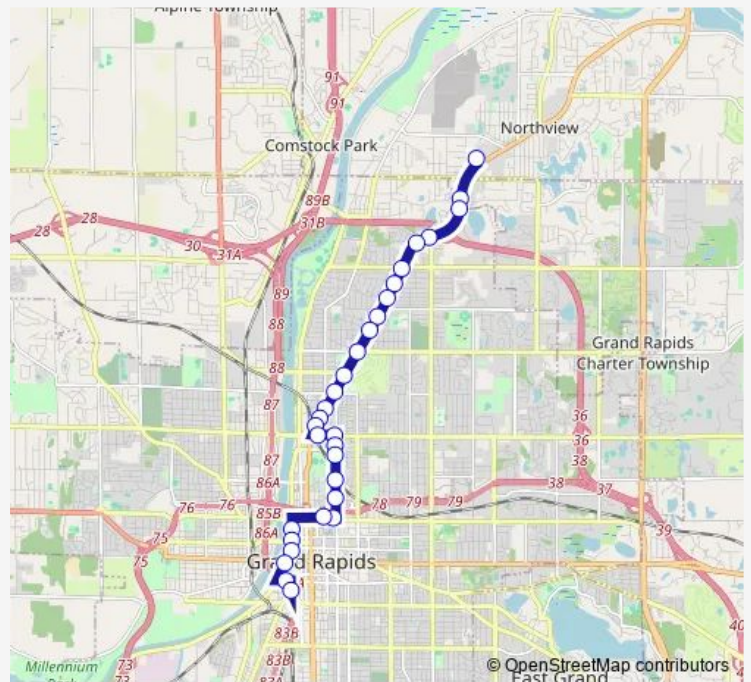

[Go to website](#)

Direction
 Rapid Central Station — Meijer - Plainfield Township
 32 stops
[Open route schedule](#)

- Rapid Central Station
- Market/Cherry (Nb)
- Market/Fulton (Nb)
- Monroe/Louis (Nb)
- Monroe/Lyon (Nb)
- Monroe/Devos Place (Nb)
- Michigan/Ottawa (Eb)
- Michigan/Coit (Eb)
- Lafayette/Michigan (Nb)
- Lafayette/Trowbridge (Nb)
- Lafayette/Bradford (Nb)
- Lafayette/Cedar (Nb)
- Lafayette/Mary Waters Park (Nb)
- Leonard/Lafayette (Wb)
- Leonard/Plainfield (Wb)
- Plainfield/Grove (Nb)
- Plainfield/Quimby (Nb)
- Plainfield/Sweet (Nb)
- Plainfield/Palmer (Nb)
- Plainfield/Knapp (Nb)
- Plainfield/Eleanor (Nb)

Route schedule

Rapid Central Station — Meijer - Plainfield Township

Monday	05:15-22:20
Tuesday	05:15-22:20
Wednesday	05:15-22:20
Thursday	05:15-22:20
Friday	05:15-22:20
Saturday	05:15-21:15
Sunday	07:15-18:15

Route info

Direction: Rapid Central Station
 Stops: 32
 Trip Duration: 0 hour 29 min

11 — Plainfield

Plainfield/Evelyn (Nb)

Plainfield/Hollywood (Nb)

Plainfield/Northlawn (Nb)

Plainfield/Three Mile (Nb)

Plainfield/Lamberton (Nb)

Plainfield/Fuller (Nb)

Plainfield/I-96 (Nb)

Plainfield/Plainfield Plaza (Nb)

Plainfield/Elmdale (Nb)

Plainfield/Rupert (Nb)

Meijer - Plainfield Township

Direction

Meijer - Plainfield Township — Rapid Central Station