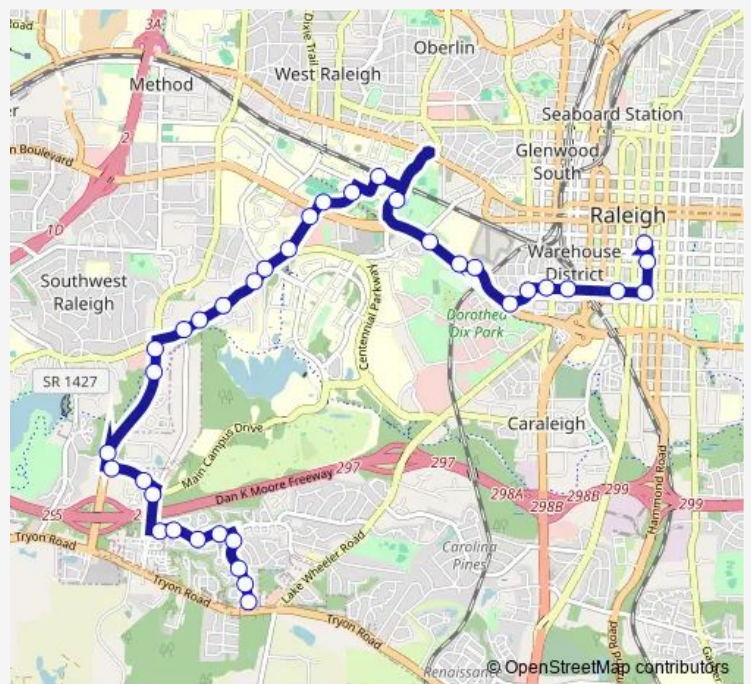

Bus 11 Avent Ferry

[Go to website](#)

Direction
 Goraleigh Station — Trailwood Hills Dr at Tryon Rd
 36 stops
[Open route schedule](#)

- Goraleigh Station
- S Blount St at E Davie St
- E Lenoir St at S Blount St
- W Lenoir St at S Salisbury St
- W Lenoir St at S West St
- W Lenoir St at S Saunders St
- S Boylan Ave at W Lenoir St
- S Boylan Ave at Dorothea Dr (Outbound)
- Western Blvd at Hunt Dr (Wb)
- Western Blvd at Hunt Dr (Governor Morehead School)
- Western Blvd at Ashe Ave
- Pullen Rd at Cates Ave
- Dunn Ave at Jeter Dr (Coliseum Parking Deck)
- Morrill Dr at Carmichael Gym
- Morrill Dr at Faucette Dr
- Avent Ferry Rd at Western Blvd (Avent Ferry Complex)
- Avent Ferry Rd at Centennial Pkwy (Sb)
- Avent Ferry Rd at Varsity Dr (Carolyn Apts)
- Avent Ferry Rd at Avery Close Apts
- Avent Ferry Rd at Crest Rd
- Avent Ferry Rd at Brigadoon Dr 2

Route schedule
 Goraleigh Station — Trailwood Hills Dr at Tryon Rd

Monday	05:45-23:00
Tuesday	05:45-23:00
Wednesday	05:45-23:00
Thursday	05:45-23:00
Friday	05:45-23:00
Saturday	05:45-23:00
Sunday	05:45-22:00

Route info
 Direction: Goraleigh Station
 Stops: 36
 Trip Duration: 0 hour 27 min

11 — Avent Ferry **BusMaps**

Avent Ferry Rd at Trailwood Dr (Kensington Apts)

Gorman St at Avent Ferry Rd (Sb)

Gorman St at Walnut Creek Greenway (Sb)

Stops: 29

Trip Duration: 0 hour 31 min

Performing Arts Center (R2)

Wilmington St at Cabarrus St (Nb)

Wilmington St at Davie St (R4)

Goraleigh Station

11 Bus time schedules and route maps are available in an offline PDF at busmaps.com. Use the busmaps.com website to see live bus times, train schedule or subway schedule, and step-by-step directions for all public transit in Raleigh