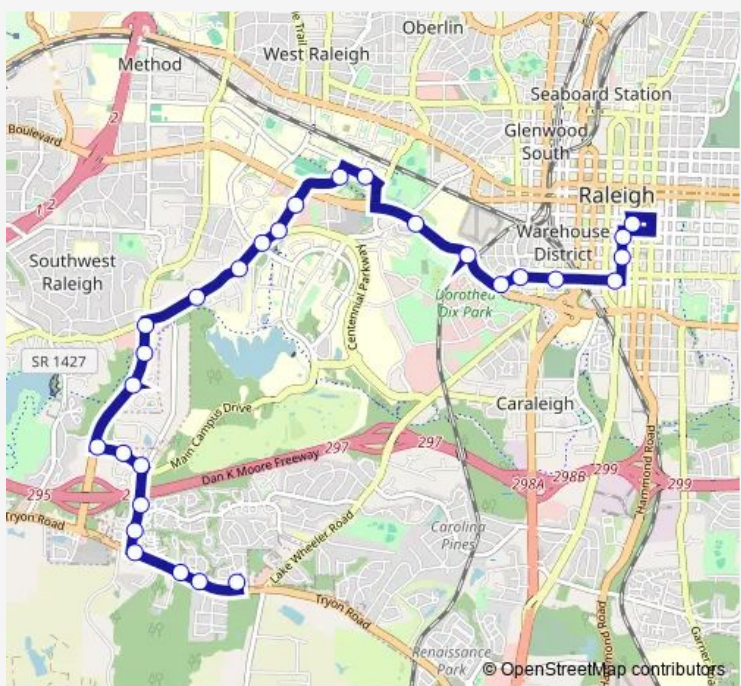

Bus 11 Avent Ferry

[Go to website](#)

Direction
 Goraleigh Station — Trailwood Hills Dr at Tryon Rd
 36 stops
[Open route schedule](#)

- Goraleigh Station
- S Blount St at E Davie St
- E Lenoir St at S Blount St
- W Lenoir St at S Salisbury St
- Garner Rd at Creech Rd (Park)
- W Lenoir St at S Saunders St
- S Boylan Ave at W Lenoir St
- S Boylan Ave at Dorothea Dr (Outbound)
- Western Blvd at Hunt Dr (Wb)
- Western Blvd at Hunt Dr (Governor Morehead School)
- Western Blvd at Ashe Ave
- Pullen Rd at Cates Ave
- Dunn Ave at Jeter Dr (Coliseum Parking Deck)
- Morrill Dr at Carmichael Gym
- Morrill Dr at Faucette Dr
- Avent Ferry Complex
- Avent Ferry Rd at Centennial Pkwy (Sb)
- Avent Ferry Rd at Varsity Dr (Carolyn Apts)
- Avent Ferry Rd at Avery Close Apts
- Avent Ferry Rd at Crest Rd
- Avent Ferry Rd at Brigadoon Dr Ob

Route schedule
 Goraleigh Station — Trailwood Hills Dr at Tryon Rd

Monday	05:37-23:22
Tuesday	05:37-23:22
Wednesday	05:37-23:22
Thursday	05:37-23:22
Friday	05:37-23:22
Saturday	06:07-23:22
Sunday	07:07-21:52

Route info
 Direction: Goraleigh Station
 Stops: 36
 Trip Duration: 0 hour 33 min

11 — Avent Ferry **BusMaps**

Avent Ferry Rd at Trailwood Dr (Kensington Apts)

Gorman St at Avent Ferry Rd (Sb)

Gorman St at Walnut Creek Greenway (Sb)

Direction: Trailwood Hills Dr at Tryon Rd

Stops: 28

Trip Duration: 0 hour 30 min

Wilmington St at Cabarrus St

Wilmington St at Davie St

Goraleigh Station

11 Bus time schedules and route maps are available in an offline PDF at busmaps.com. Use the busmaps.com website to see live bus times, train schedule or subway schedule, and step-by-step directions for all public transit in Raleigh