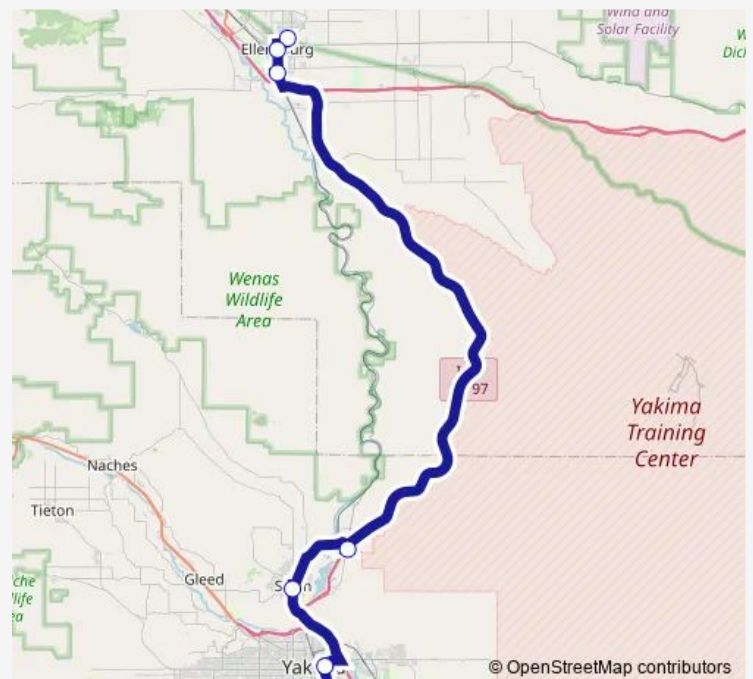

Selah Firing Center

Selah Civic Center

Transit Center

Yakima Valley College

Yakima Airport

### Route schedule

Ellensburg - E 11th Ave. & N. Maple St — Yakima Airport

Monday 12:45-17:10

Tuesday 12:45-17:10

Wednesday 12:45-17:10

Thursday 12:45-17:10

Friday 12:45-17:10

Saturday —

### Route info

Direction: Ellensburg - E 11th Ave. & N. Maple St

Stops: 8

Trip Duration: 1 hour 19 min

11 — Ellensburg-Yakima

BusMaps

**Direction**

undefined — undefined