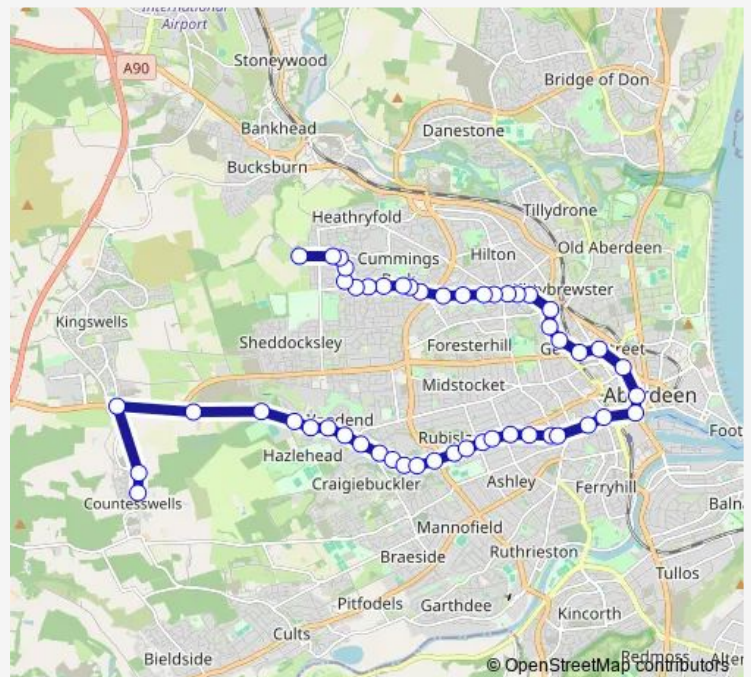

Thursday 05:50

Friday 05:50

Saturday 05:50

Sunday —

Route info

Direction: Prince Arthur Street

Stops: 31

Trip Duration: 0 hour 30 min