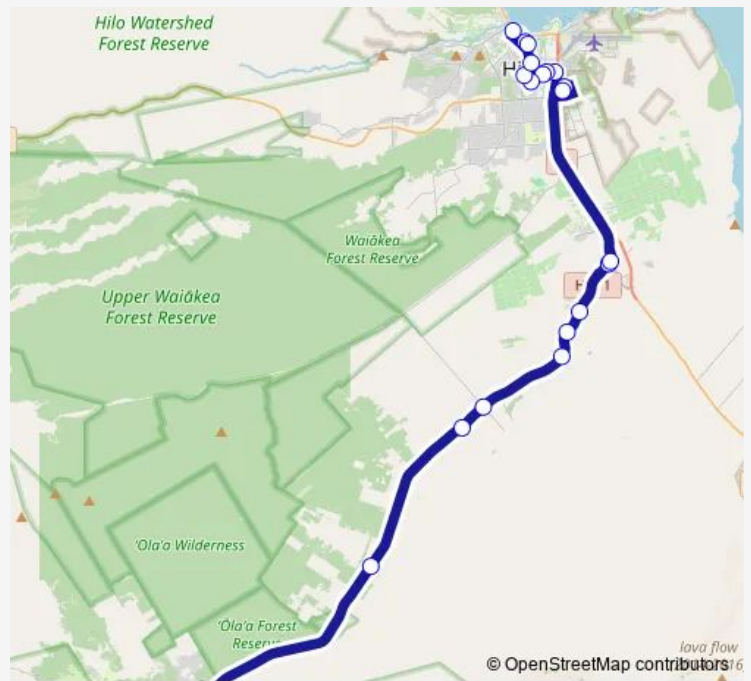

**Route info**

Direction: Mo'oheau Bus Terminal (329 Kamemehameha Ave)

Stops: 21

Trip Duration: 1 hour 10 min

11 — 11 Redline Hilo Volcano

Volcano Village Volcano School of Arts and Science

Crater Rim Drive @ Visitor Center

## Route info

Direction: Mo'ohau Bus Terminal (329 Kamemehameha  
Ave)

Stops: 21

Trip Duration: 1 hour 10 min

## Route schedule

Crater Rim Drive @ Visitor Center — Mo'ohau Bus Terminal (329 Kamemehameha Ave)

Monday 06:15-18:15

Tuesday 06:15-18:15

Wednesday 06:15-18:15

Thursday 06:15-18:15

Friday 06:15-18:15

Saturday 09:15-18:15

## Route info

Direction: Crater Rim Drive @ Visitor Center

Stops: 24

Trip Duration: 1 hour 7 min

Hilo Lagoon Bus Stop

Mo'oheau Bus Terminal (329 Kamemehameha Ave)

11 Bus time schedules and route maps are available in an offline PDF at [busmaps.com](https://busmaps.com). Use the [busmaps.com](https://busmaps.com) website to see live bus times, train schedule or subway schedule, and step-by-step directions for all public transit in Hilo