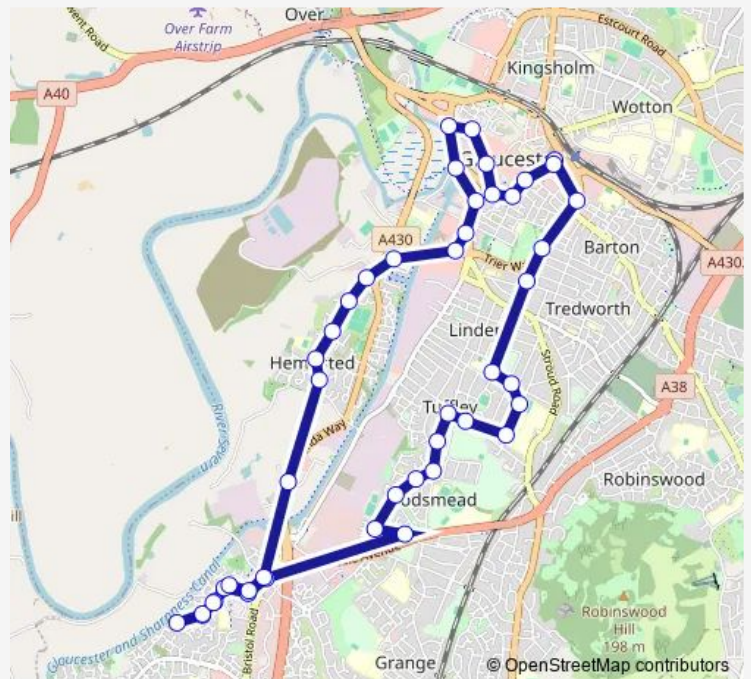

## Bus 11 Gloucester - Quedgeley

[Go to website](#)

**Direction**  
 Transport Hub — Transport Hub arrival  
 45 stops  
[Open route schedule](#)

- Transport Hub
- GL1 Leisure Centre
- The Park
- Weston Road
- Linden Road
- Rosebery Avenue
- Ladysmith Road
- Lewisham Road
- The Oval
- Podsmead Avenue South
- Tuffley Crescent
- Blackbridge
- Shelley Avenue
- Scott Avenue
- Keats Avenue
- Byron Avenue
- Sims Lane
- Plumbing Trade Supplies
- Goshawk Road
- Elmore Lane East
- Welland Road

Route schedule  
 Transport Hub — Transport Hub arrival

Monday	10:08-14:08
Tuesday	10:08-14:08
Wednesday	10:08-14:08
Thursday	10:08-14:08
Friday	10:08-14:08
Saturday	10:08-14:08
Sunday	—

Route info  
 Direction: Transport Hub  
 Stops: 45  
 Trip Duration: 0 hour 51 min

11 — Gloucester - Quedgeley

Nene Close  
Welland Road  
Elmore Lane West  
Goshawk Road  
Plumbing Trade Supplies  
Sims Lane  
Barn Owl Centre  
Court Gardens  
Village Stores  
Newark Farm  
Sandalwood Drive  
Monks Corner  
Sainsbury's Supermarket  
Gloucester Quays  
Spa Road  
The Docks  
Lock House  
Castlemeads Court  
St Nicholas' Church  
Blackfriars Priory  
The Warehouse  
St Michael's Square  
Boots  
Transport Hub arrival

The schedule is provided in the local timezone. Times with "(+1)" indicate departures on the next day.

PDF file created on 2025-02-26

2024 BusMaps.com - All Rights Reserved