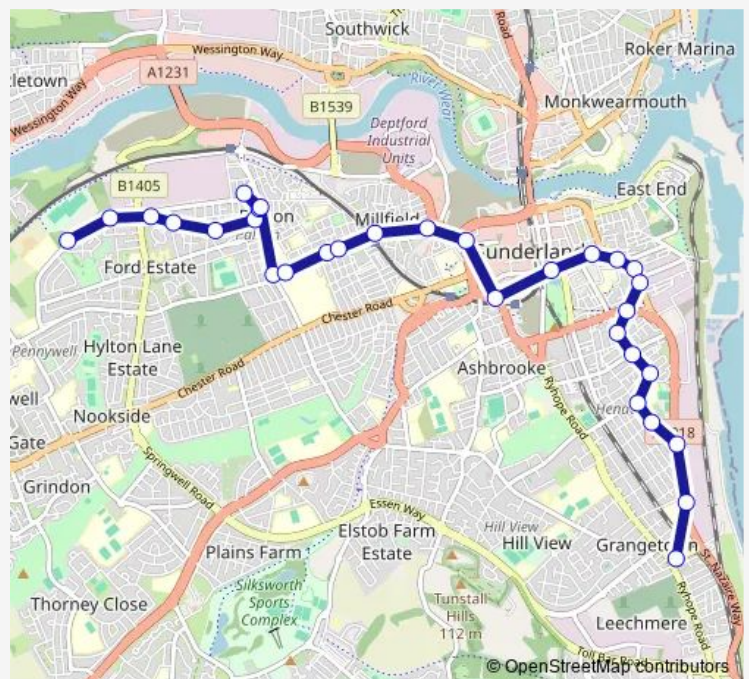

Millfield Metro

Hylton Road-Gililand Street

Royal Hospital Hylton Road H

Route schedule

Ryhope Road - Ocean Road — Phoenix Road - St Lukes Road

Monday 06:17-22:35

Tuesday 06:17-22:35

Wednesday 06:17-22:35

Thursday 06:17-22:35

Friday 06:17-22:35

Saturday 06:35-22:35

Sunday 09:05-22:35

Route info

Direction: Ryhope Road - Ocean Road

Stops: 32

Trip Duration: 0 hour 29 min

Route schedule

St Lukes Road - Keelmans Lane — Ocean Road - Ryhope Road

Monday 06:23-22:48

Tuesday 06:23-22:48

Wednesday 06:23-22:48

Thursday 06:23-22:48

Friday 06:23-22:48

Saturday 06:48-22:48