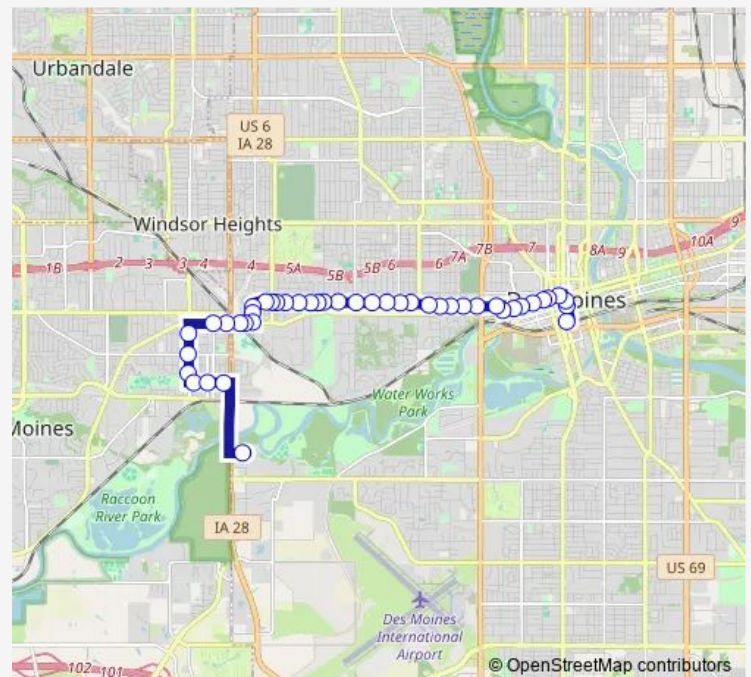

59th ST / Grand AVE (FAR-Side), Dsm

59th ST / Walnut Hill DR, Dsm

59th ST / Waterbury RD, Dsm

Ingersoll AVE / 57th ST, Dsm

Ingersoll AVE / 56th ST, Dsm

Ingersoll AVE / 54th ST, Dsm

Ingersoll AVE / 53rd ST, Dsm

Ingersoll AVE / Country Club Blvd, Dsm

Ingersoll AVE / #4918, Dsm

Ingersoll AVE / 48th ST, Dsm

Ingersoll AVE / Polk Blvd, Dsm

Route schedule

Deer Ridge Complex, Dsm — Platform A

Monday 05:44

Tuesday 05:44

Wednesday 05:44

Thursday 05:44

Friday 05:44

Saturday —

Sunday —

Route info

Direction: Deer Ridge Complex, Dsm

Stops: 44

Route Duration: 0 hour 25 min

11 — Ingersoll / Valley Junction

Ingersoll AVE / 44th ST, Dsm

Ingersoll AVE / 41st ST, Dsm

Ingersoll AVE / 39th ST, Dsm

Ingersoll AVE / 37th ST, Dsm

Ingersoll AVE / 35th ST, Dsm