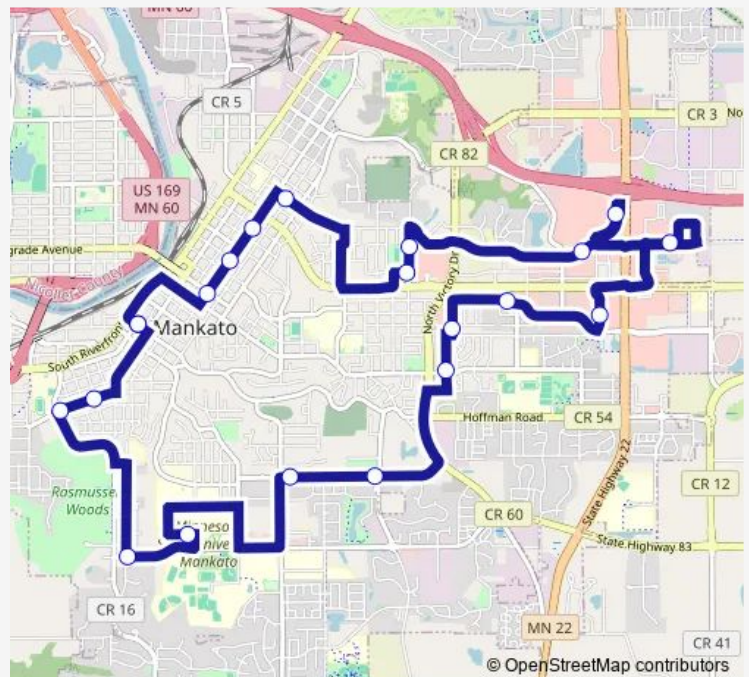

### Direction

Cherry St — Cherry St

21 stops

[Open route schedule](#)

Cherry St

N 4th & Mulberry

Gus Johnson

N 4th St & E Vine St

### Route schedule

Cherry St — Cherry St

Monday 06:05-19:05

Tuesday 06:05-19:05

Wednesday 06:05-19:05

Thursday 06:05-19:05

Friday 06:05-19:05

Saturday 09:05-19:05

Sunday 09:05-17:05

### Route info

Direction: Cherry St

Stops: 21

Trip Duration: 0 hour 56 min

11 Bus time schedules and route maps are available in an offline PDF at [busmaps.com](https://busmaps.com). Use the [busmaps.com](https://busmaps.com) website to see live bus times, train schedule or subway schedule, and step-by-step directions for all public transit in Mankato