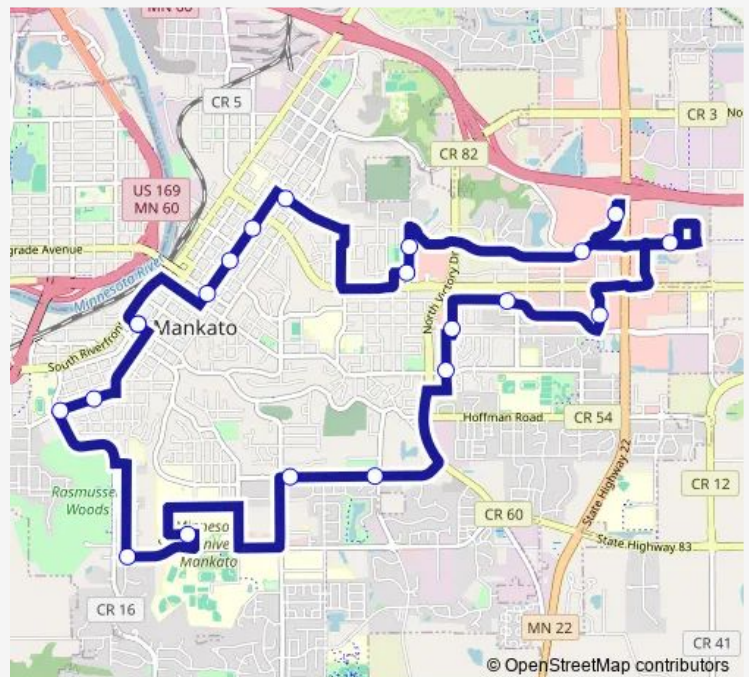

### Direction

Cherry St — Cherry St

21 stops

[Open route schedule](#)

Cherry St

N 4th & Mulberry

Gus Johnson

N 4th St & E Vine St

Adams St & N 5th St

Caledonia St

Orness Plaza

Occupational Medicine

River Hills Mall/Target

Adams St - Wow Zone/Hyvee

Walmart

Aldi

### Route schedule

Cherry St — Cherry St

Monday	06:05-19:05
Tuesday	06:05-19:05
Wednesday	06:05-19:05
Thursday	06:05-19:05
Friday	06:05-19:05
Saturday	09:05-19:05
Sunday	09:05-17:05

### Route info

Direction: Cherry St

Stops: 21

Trip Duration: 0 hour 56 min

11 Bus time schedules and route maps are available in an offline PDF at [busmaps.com](https://busmaps.com). Use the [busmaps.com](https://busmaps.com) website to see live bus times, train schedule or subway schedule, and step-by-step directions for all public transit in Mankato