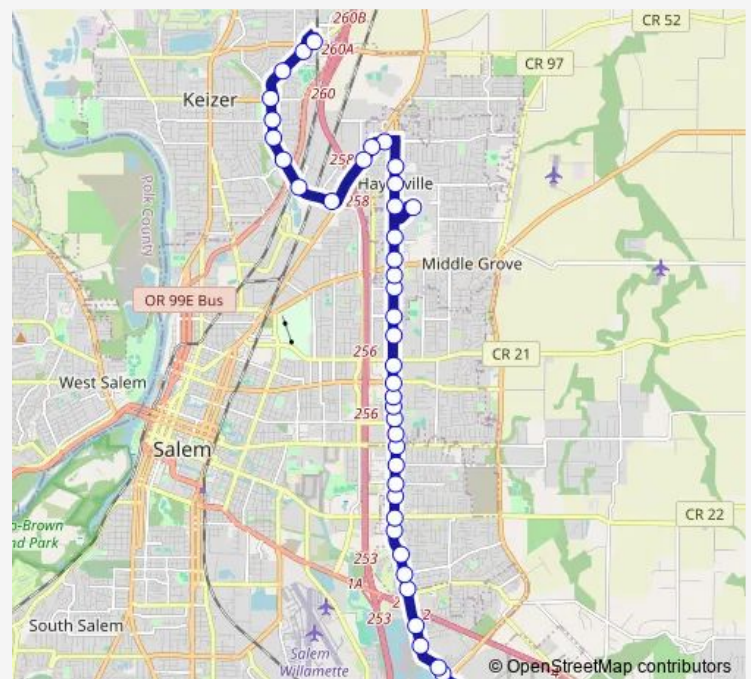

Lancaster @ Cypress

Lancaster @ Market

Lancaster @ Sunnyview

Route schedule

Marion Co. Correctional Facility — Keizer Transit Center - Bay G

Monday 05:46-23:13

Tuesday 05:46-23:13

Wednesday 05:46-23:13

Thursday 05:46-23:13

Friday 05:46-23:13

Saturday 06:17-20:16

Sunday 07:15-19:46

Route info

Direction: Marion Co. Correctional Facility

Stops: 43

Trip Duration: 0 hour 40 min

Lancaster @ Rich

Lancaster @ Devonshire

Lancaster @ Beverly

Route schedule

Keizer Transit Center - Bay G — Marion Co. Correctional Facility

Monday 06:00-23:00

Tuesday 06:00-23:00

Wednesday 06:00-23:00

Thursday 06:00-23:00

Friday 06:00-23:00

Saturday 06:30-21:00

Sunday 07:30-20:00

Route info

Direction: Keizer Transit Center - Bay G

Stops: 45

Trip Duration: 0 hour 51 min