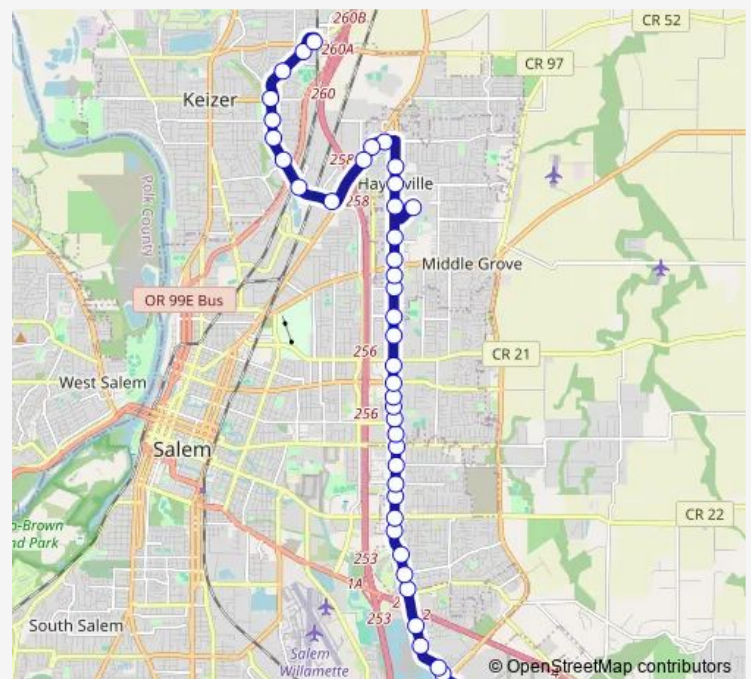

### Route schedule

Marion Co. Correctional Facility — Keizer Transit Center - Bay G

Monday 05:46-23:13

Tuesday 05:46-23:13

Wednesday 05:46-23:13

Thursday 05:46-23:13

Friday 05:46-23:13

Saturday 06:17-20:16

### Route info

Direction: Marion Co. Correctional Facility

Stops: 43

Trip Duration: 0 hour 40 min

11 — Lancaster / Verda

Lancaster @ Wolverine

Lancaster @ Beverly

Lancaster @ Devonshire

## Route schedule

Keizer Transit Center - Bay G — Marion Co. Correctional Facility

Monday 06:00-23:00

Tuesday 06:00-23:00

Wednesday 06:00-23:00

Thursday 06:00-23:00

Friday 06:00-23:00

Saturday 06:30-21:00

## Route info

Direction: Keizer Transit Center - Bay G

Stops: 45

Trip Duration: 0 hour 48 min

Lancaster @ Wolverine

Lancaster @ Sunnyview

Lancaster @ Market

Lancaster @ Cypress