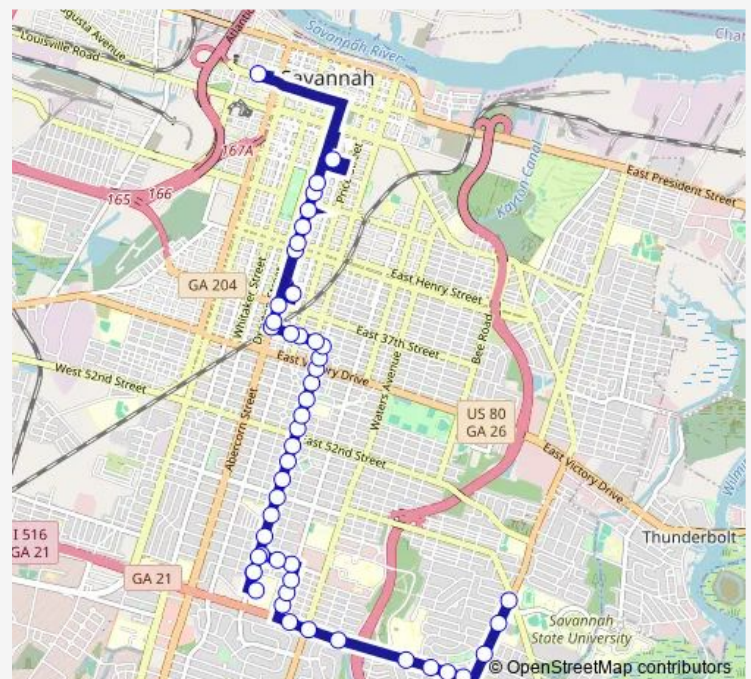

Reynolds & Brandywin Nb

Reynolds & 65th Nb

Reynolds & 63rd Nb

Route schedule

Skidaway & Pinetree Sb — JMR Transit Center

Monday 07:05-17:45

Tuesday 07:05-17:45

Wednesday 07:05-17:45

Thursday 07:05-17:45

Friday 07:05-17:45

Saturday —

Sunday —

Route info

Direction: Skidaway & Pinetree Sb

Stops: 48

Trip Duration: 0 hour 36 min

Saturday —

Sunday —

Route info

Direction: JMR Transit Center

Stops: 53

Trip Duration: 0 hour 35 min

Reynolds & 49th Sb

Reynolds & 51st Sb