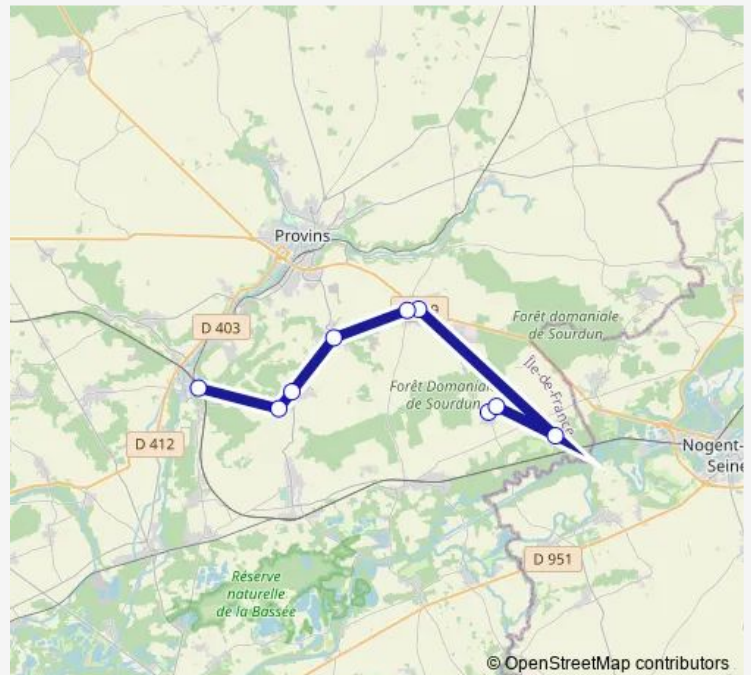

Les Chaises

Blunay Mairie

Maulny Centre

Centre Melz

La Poste

Collège Marie Curie

Collège Jules Verne

Gare SnCF Quai 4

Route schedule

Haut — Gare SnCF Quai 4

Monday	—
Tuesday	—
Wednesday	07:27
Thursday	07:27
Friday	07:27
Saturday	—
Sunday	—

Route info

Direction: Haut

Stops: 12

Trip Duration: 0 hour 53 min

Direction

Collège Marie Curie — Servolles

6 stops

[Open route schedule](#)

Collège Marie Curie

Collège Jules Verne

La Poste

Les Chaises

Eglise

Servolles

Route schedule

Collège Marie Curie — Servolles

Monday	—
Tuesday	—
Wednesday	—
Thursday	17:10
Friday	17:10
Saturday	—
Sunday	—

Route info

Direction: Collège Marie Curie

Stops: 6

Trip Duration: 0 hour 28 min