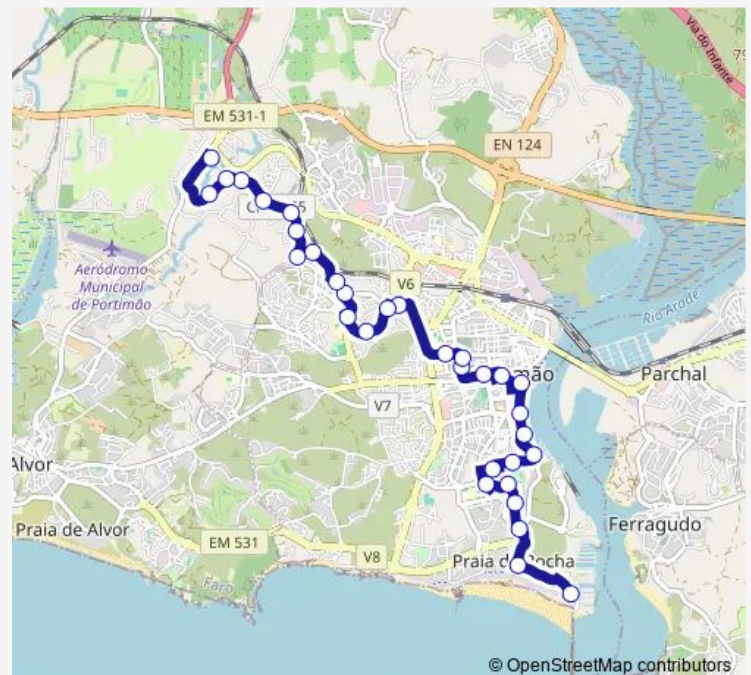

### Route schedule

Fortaleza — Igr. da Penina 3

Monday 07:15-19:15

Tuesday 07:15-19:15

Wednesday 07:15-19:15

Thursday 07:15-19:15

Friday 07:15-19:15

Saturday —

### Route info

Direction: Fortaleza

Stops: 32

Trip Duration: 0 hour 30 min

11 — Fortaleza - Igreja de Penina

Trav. da Pedra 1

Pedra Mourinha 1

R. do Clube 1