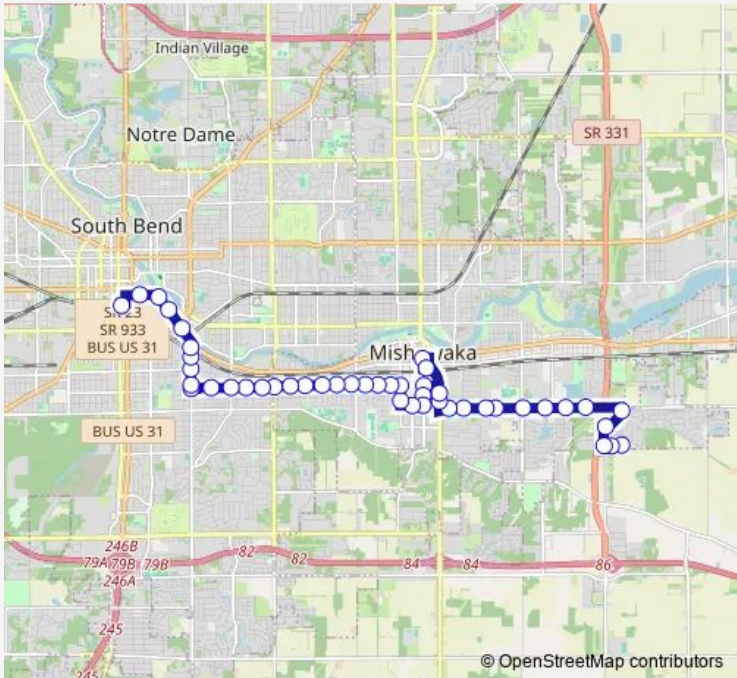

# Bus 11 Southside Mishawaka

[Go to website](#)

**Direction**  
 South Street Station — Hampton & Cantondale  
 51 stops  
[Open route schedule](#)

- South Street Station
- Michigan & Monroe (out)
- Monroe & Carroll (out)
- Lincolnway & Monroe (out)
- Bronson & Lincoln Way E.
- Lincolnway & Sample (out)
- Lincoln Way E. & Miami
- Miami & Pennsylvania
- Indiana & Miami
- Miami & Milton (out)
- Calvert & Miami (out)
- Leer & Calvert (out)
- Calvert & Twyckenham Lincoln Primary Center (out)
- Robinson & Calvert (out)
- Calvert & Hoke (out)
- Milburn & Ironwood (out)
- Queensboro & Milburn (out)
- Somerset & Milburn (out)
- Milburn & Carlton (out)
- Milburn & Meridian (out)
- Milburn & Logan

Route schedule  
 South Street Station — Hampton & Cantondale

Monday	05:50-18:20
Tuesday	05:50-18:20
Wednesday	05:50-18:20
Thursday	05:50-18:20
Friday	05:50-18:20
Saturday	07:20-17:20
Sunday	—

Route info  
 Direction: South Street Station  
 Stops: 51  
 Trip Duration: 0 hour 40 min

11 — Southside Mishawaka **BusMaps**

Cleveland & 8th

8th & Smith (out)

Wells & 8th (out)

8th & West

West & 11th (out)

12th & West

Spring & 12th (out)

46 stops

[Open route schedule](#)

Hampton &amp; Cantondale

Hampton &amp; Medford

Hampton &amp; Elm

Lexington &amp; Tremont

Lexington &amp; Prescott (in)

Harrison &amp; Downey (in)