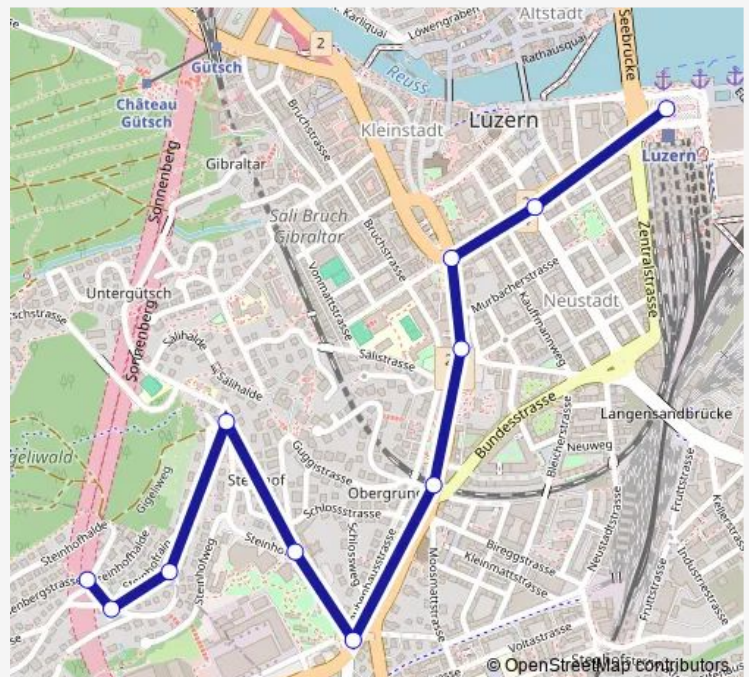

### Route schedule

Luzern, Bahnhof — Kriens, Dattenberg

Monday 05:49-19:34

Tuesday 05:49-19:34

Wednesday 05:49-19:34

Thursday 04:49-19:34

Friday 05:49-19:34

Saturday 06:04-19:34

### Route info

Direction: Luzern, Bahnhof

Stops: 11

Trip Duration: 0 hour 11 min

11 — B 11