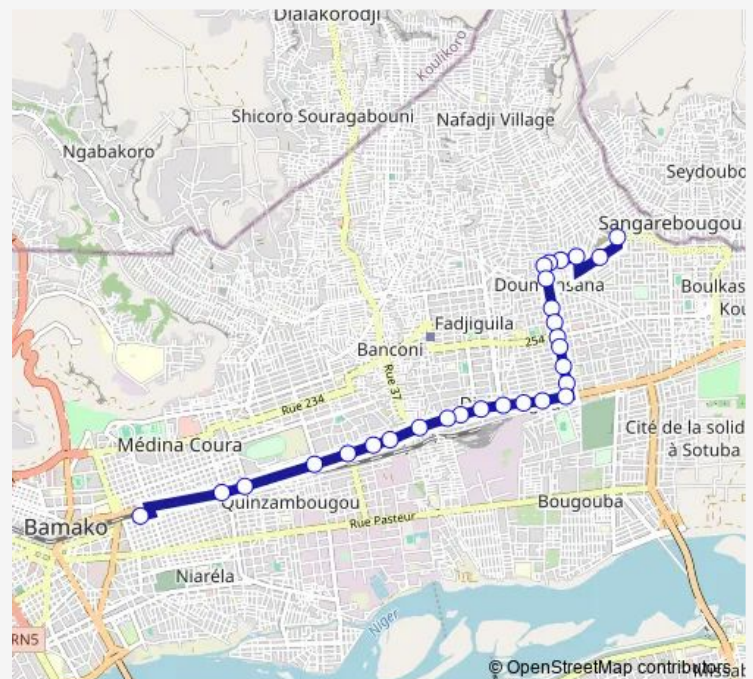

### Route schedule

Badiambougou Tournant — Railda L8

Monday 08:30

Tuesday 08:30

Wednesday 08:30

Thursday 08:30

Friday 08:30

Saturday 08:30

### Route info

Direction: Badiambougou Tournant

Stops: 28

Trip Duration: 0 hour 35 min

11 — Sotrama 11 : Railda ⇌ Banconi\_Razel

Luna Park

Garbal

Sirableni