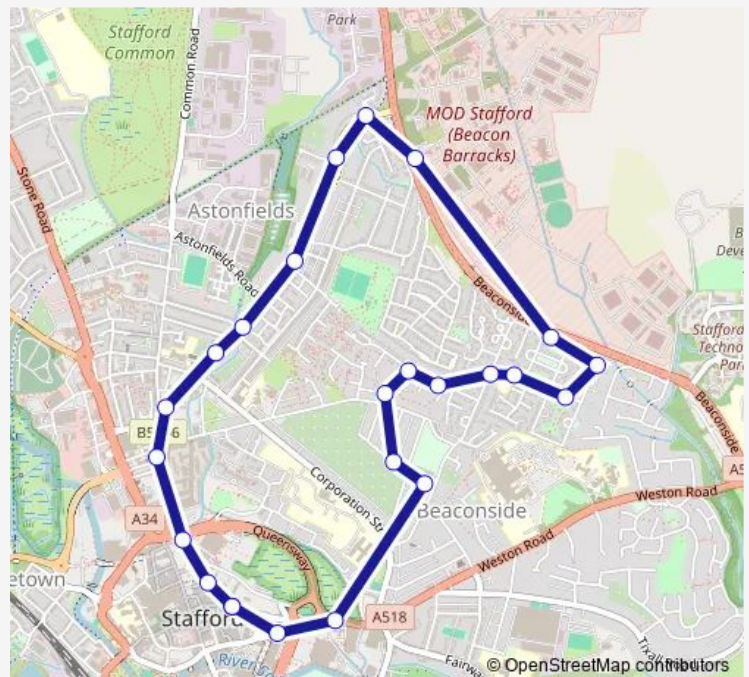

### Route schedule

Shrewsbury Arms PH — Shrewsbury Arms PH

Monday 09:30-16:30

Tuesday 09:30-16:30

Wednesday 09:30-16:30

Thursday 09:30-16:30

Friday 09:30-16:30

Saturday —

### Route info

Direction: Shrewsbury Arms PH

Stops: 24

Trip Duration: 0 hour 25 min

11 — Stafford - Beaconside - Coton Fields - Stafford

Asda Store

Clarke Street

Shrewsbury Arms PH