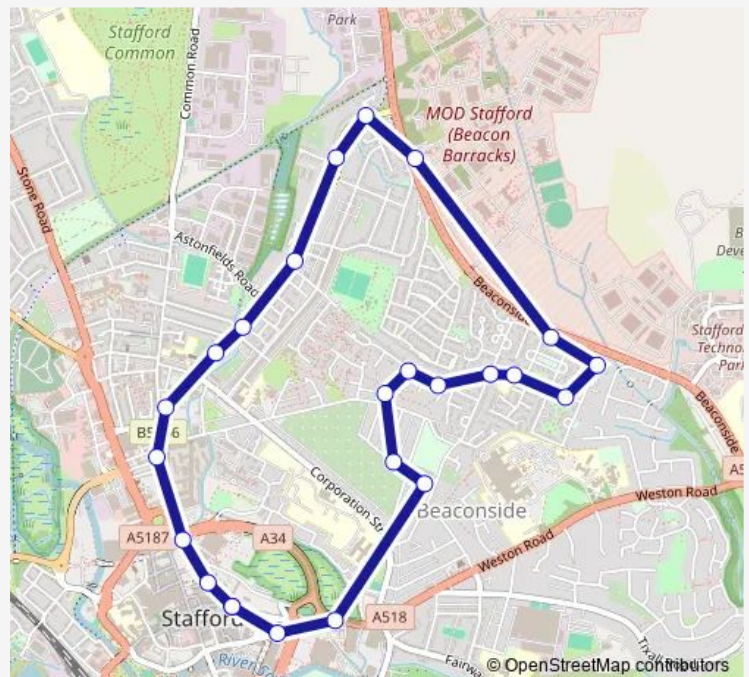

Thursday 09:30-16:30

Friday 09:30-16:30

Saturday 09:30-16:30

Sunday 09:30-16:30

Route info

Direction: Shrewsbury Arms PH

Stops: 24

Trip Duration: 0 hour 25 min

11 — Stafford - Beaconside - Coton Fields - Stafford

BusMaps

Asda Store

Clarke Street

Shrewsbury Arms PH

11 Bus time schedules and route maps are available in an offline PDF at busmaps.com. Use the busmaps.com website to see live bus times, train schedule or subway schedule, and step-by-step directions for all public transit in Stafford