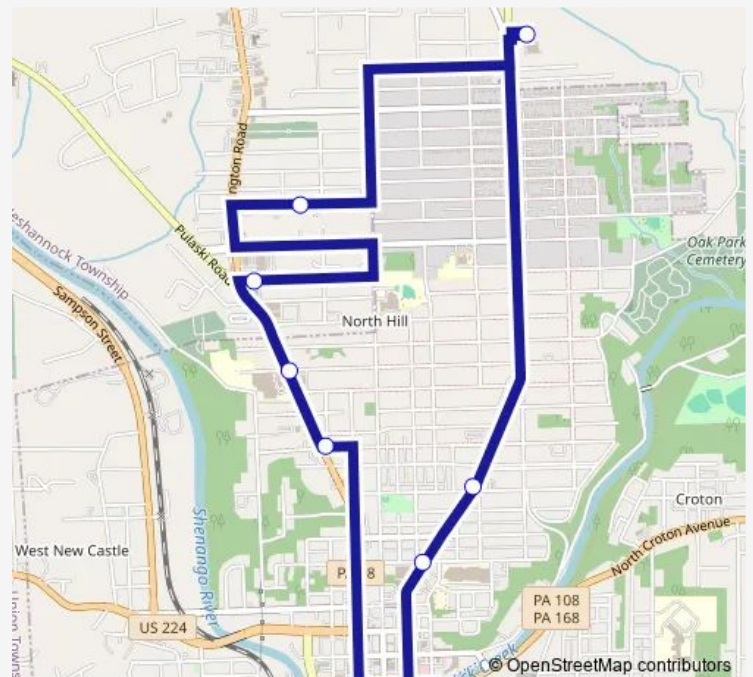

Upmc Jameson Hospital (Nb)

Worthington Avenue at Calls Plaza

Highland Terrace Apartments

Englewood Shenley Sq.

Park Avenue (Sb)

Lincoln Avenue

Transfer Center

Route schedule

Route info

Direction: Transfer Center

Stops: 9

Trip Duration: 0 hour 23 min

11 — Jefferson St.

Direction

Transfer Center — Transfer Center

7 stops

[Open route schedule](#)

Transfer Center

Library

Moody Avenue

Upmc Jameson Hospital (Nb)

Worthington Avenue at Calls Plaza

Park Avenue (Sb)

Transfer Center

Route schedule

Transfer Center — Transfer Center

Monday 14:45

Tuesday 14:45

Wednesday 14:45

Thursday 14:45

Friday 14:45

Saturday 14:45