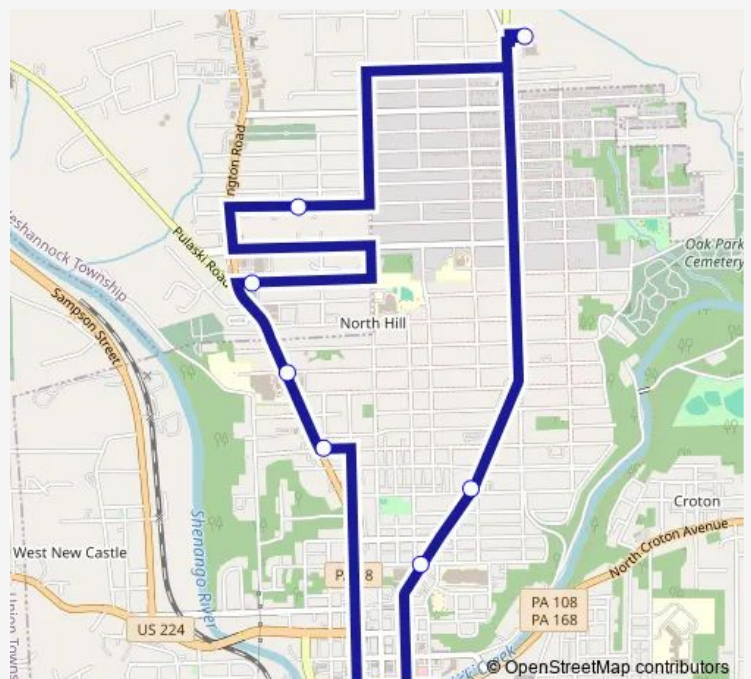

Upmc Jameson Hospital (Nb)

Worthington Avenue at Calls Plaza

Highland Terrace Apartments

Englewood Shenley Sq.

Park Avenue (Sb)

Lincoln Avenue

Transfer Center

Route schedule

Route info

Direction: Transfer Center

Stops: 9

Trip Duration: 0 hour 23 min

11 — Jefferson St.

Direction

Transfer Center — Transfer Center

7 stops

[Open route schedule](#)

Transfer Center

Library

Moody Avenue

Upmc Jameson Hospital (Nb)

Worthington Avenue at Calls Plaza

Park Avenue (Sb)

Transfer Center

Route schedule

Transfer Center — Transfer Center

Monday	14:45
Tuesday	14:45
Wednesday	14:45
Thursday	14:45
Friday	14:45
Saturday	14:45
Sunday	—

Route info

Direction: Transfer Center

Stops: 7

Trip Duration: 0 hour 23 min