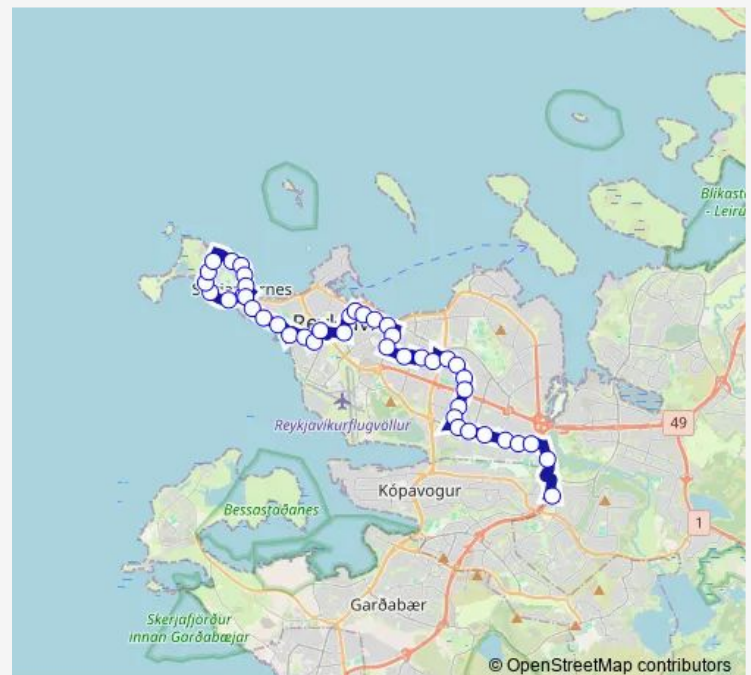

Hæðarbraut

Hofgarðar

Vesturströnd

Barðaströnd

Fornaströnd

Austurströnd

Eiðistorg

Skerjabraut

### Route schedule

Eiðistorg — Mjódd D

Monday 06:51-23:24

Tuesday 06:51-23:24

Wednesday 06:51-23:24

Thursday 06:51-23:24

Friday 06:51-23:24

Saturday 07:43-23:24

### Route info

Direction: Eiðistorg

Stops: 43

Trip Duration: 0 hour 39 min

11 — Mjódd <-> Seltjarnarnes

BusMaps

Þjóðleikhúsið

Bíó Paradís