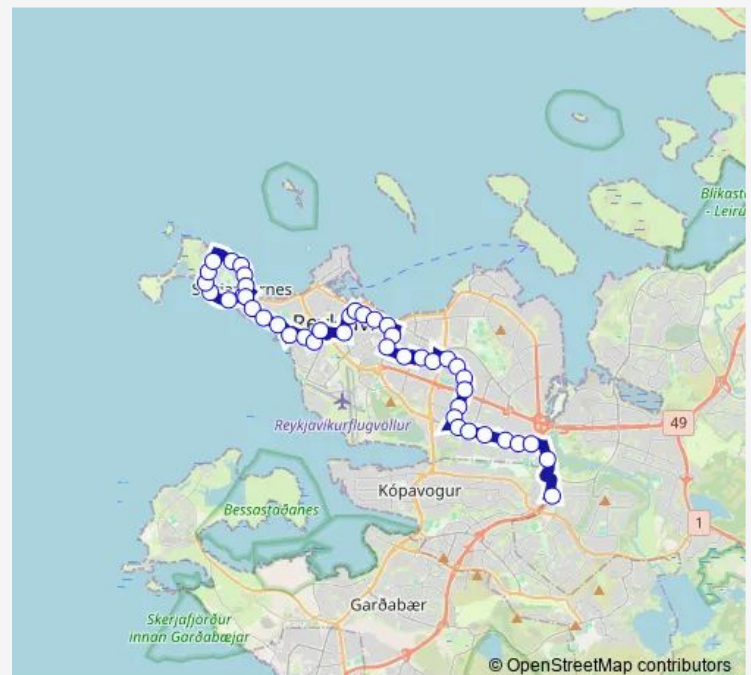

Hæðarbraut

Hofgarðar

Vesturströnd

Barðaströnd

Fornaströnd

Austurströnd

Eiðistorg

Skerjabraut

### Route schedule

Eiðistorg — Mjódd D

Monday 06:51-23:24

Tuesday 06:51-23:24

Wednesday 06:51-23:24

Thursday 06:51-23:24

Friday 06:51-23:24

Saturday 06:54-23:24

### Route info

Direction: Eiðistorg

Stops: 43

Trip Duration: 0 hour 45 min

11 — Mjódd <-> Seltjarnarnes

BusMaps

Þjóðleikhúsið

Bíó Paradís