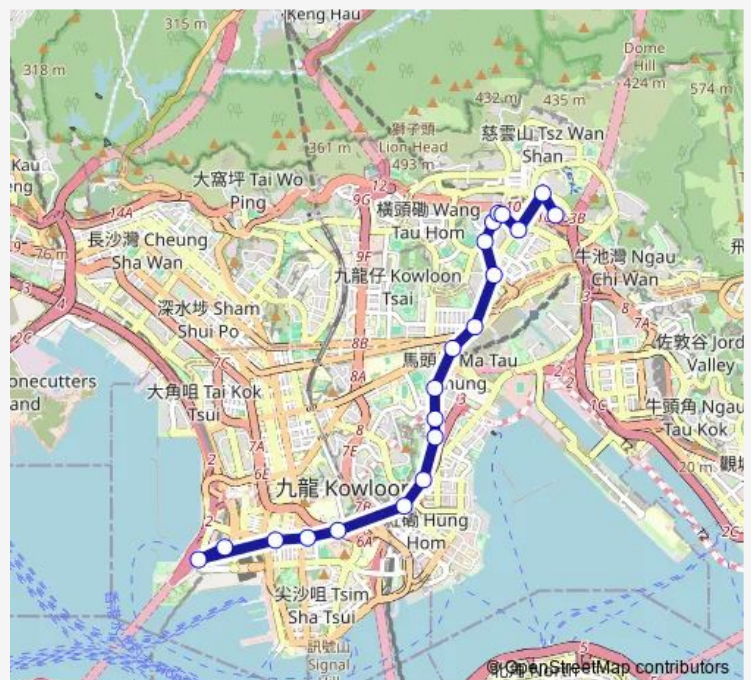

[Ctb] TIN Kwong Road, MA TAU WAI Road[[Kmb] Sheung Heung Road

[Ctb] Geranium House MA TAU WAI Estate, MA TAU WAI Road[[Kmb] SAN Shan Road

[Ctb] Argyle Street Playground, MA TAU Chung Road[[Kmb+Ctb] Argyle Street Playground/<Br>Argyle Street Playground, MA TAU Chung Road[[Kmb] Argyle Street Playground

[Ctb] Regal Oriental Hotel, Prince Edward Road East[[Kmb+Ctb] Kowloon City BBI - Regal Oriental

**Route schedule**

[Ctb] Kowloon Station[[Kmb] Kowloon Station BUS Terminus — [Kmb+Ctb] Diamond Hill Station BUS Terminus/<Br>Diamond Hill Station[[Kmb] Diamond Hill Station BUS Terminus

Stops: 20

Trip Duration: 0 hour 43 min

Hotel/<Br>Regal Oriental Hotel, Prince Edward Road East[[Kmb] Kowloon City BBI - Regal Oriental Hotel

[Kmb+Ctb] Wong Chung Ming Secondary School/<Br>Wong Chung Ming Secondary School, Choi Hung Road[[Kmb] Wong Chung Ming Secondary School