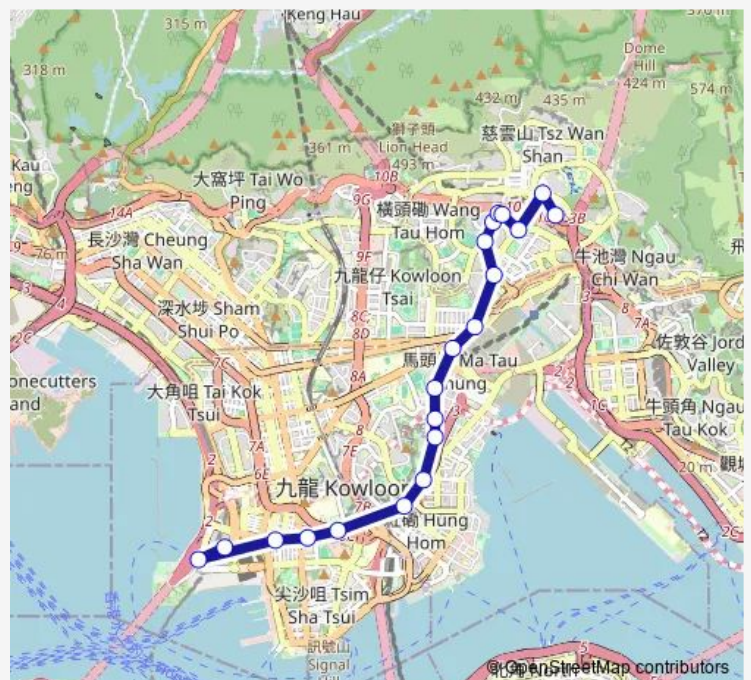

[Ctb] TIN Kwong Road, MA TAU WAI Road[[Kmb] Sheung Heung Road

[Ctb] Geranium House MA TAU WAI Estate, MA TAU WAI Road[[Kmb] SAN Shan Road

[Ctb] Argyle Street Playground, MA TAU Chung Road[[Kmb+Ctb] Argyle Street Playground/
Argyle Street Playground, MA TAU Chung Road[[Kmb] Argyle Street Playground

[Ctb] Regal Oriental Hotel, Prince Edward Road East[[Kmb+Ctb] Kowloon City BBI - Regal Oriental

Route schedule

[Ctb] Kowloon Station[[Kmb] Kowloon Station BUS Terminus — [Kmb+Ctb] Diamond Hill Station BUS Terminus/
Diamond Hill Station[[Kmb] Diamond Hill Station BUS Terminus

Stops: 20

Trip Duration: 0 hour 46 min

11 — Diamond Hill Station - Kowloon Station

Hotel/
Regal Oriental Hotel, Prince Edward Road East[[Kmb] Kowloon City BBI - Regal Oriental Hotel

[Kmb+Ctb] Wong Chung Ming Secondary School/
Wong Chung Ming Secondary School, Choi Hung Road[[Kmb] Wong Chung Ming Secondary School