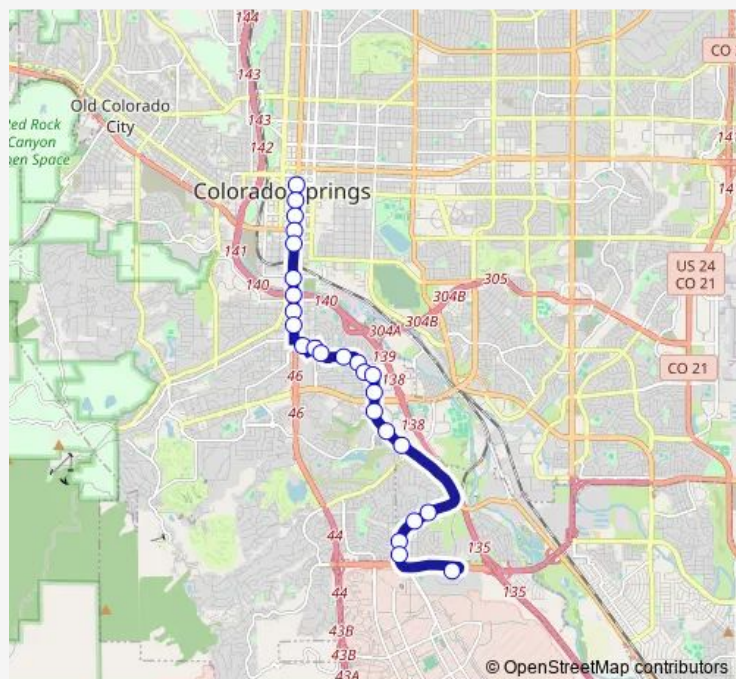

Nevada/Vermijo

Nevada/Cimarron

Nevada/Rio Grande

Nevada/Las Vegas

Nevada/I-25

Nevada/Brookside

Nevada/Ramona

Southgate/Nevada

Lynn/Ouray

Corona/William

Corona/El Paso

Corona/Houston

Corona/Montrose

Corona/Cheyenne Rd

Cheyenne Rd/Pando

Venetucci/Lake

Thursday 06:15-21:45

Friday 06:15-21:45

Saturday 07:15-21:15

Sunday 08:15-17:15

Route info

Direction: Terminal

Stops: 25

Trip Duration: 0 hour 24 min

Southgate/Nevada

Nevada/St Elmo

Nevada/Brookside

Nevada/I-25

Nevada/Las Vegas

Nevada/Rio Grande

Nevada/Cimarron

Nevada/Vermijo