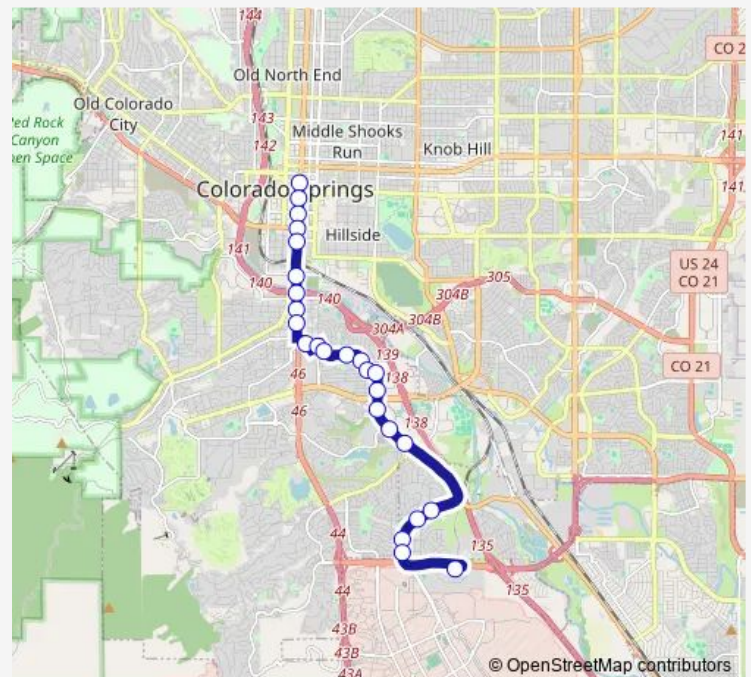

Nevada/Rio Grande

Nevada/Las Vegas

Nevada/I-25

Nevada/Brookside

Nevada/Ramona

Southgate/Nevada

Lynn/Ouray

Corona/William

### Route schedule

Terminal — Ppsc Centennial

Monday 06:15-21:45

Tuesday 06:15-21:45

Wednesday 06:15-21:45

Thursday 06:15-21:45

Friday 06:15-21:45

Saturday 07:15-21:15

### Route info

Direction: Terminal

Stops: 25

Trip Duration: 0 hour 24 min

11 — World Arena - Ppsc

B St/Chamberlin

B St/Hampton

B St/Lashelle

Nevada/Las Vegas

Nevada/Rio Grande

Nevada/Cimarron

Nevada/Vermijo

Terminal