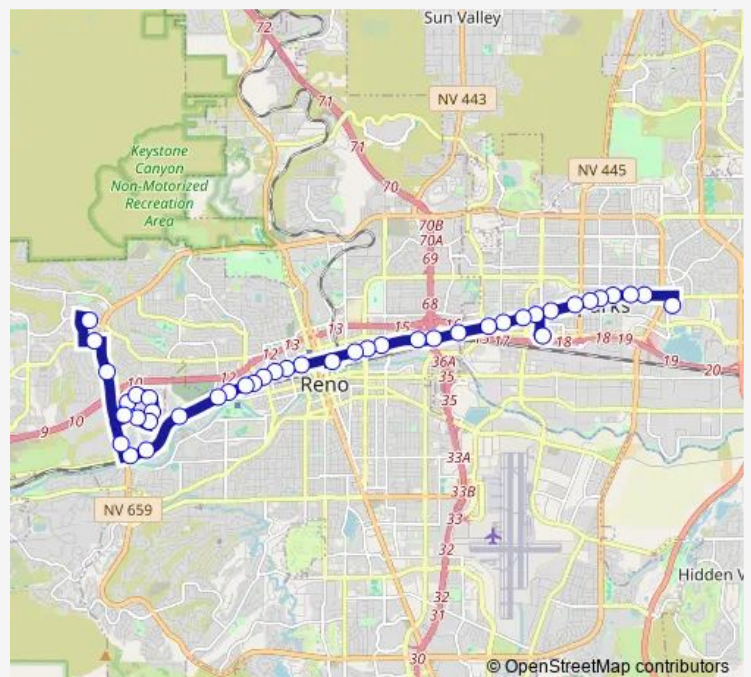

Bus 11 Fourth / Prater

[Go to website](#)

Direction
 W 7th Street at Walmart — RTC 4th Street Station Bay S 4SS (Rt 7)

24 stops

[Open route schedule](#)

- W 7th Street at Walmart
- N Mccarran Boulevard and Mae Anne Avenue
- North Mccarran Boulevard and Mae Anne Avenue
- Summit Ridge Drive at Inn at Summit Ridge
- Summit Ridge Drive and Sky Mountain Drive
- Summit Ridge Drive and Scenic Hills Circle
- Sky Valley Drive and Summit Ridge Drive
- Sky Valley Drive at Southridge Apartments
- Sky Mountain Dr at Vista Ridge Apartments
- Sky Mountain Drive and Vista Ridge West Apartments
- Sky Mountain Drive and Arbor Ridge Drive
- Summit Ridge Drive and Sky Mountain Drive
- Summit Ridge Dr at 7-Eleven
- W 4th Street and Del Curto Drive
- W 4th Street and Summit Ridge Drive
- W 4th Street and Stoker Avenue
- W 4th Street and Cemetery Road
- W 4th Street and Edwards Way
- W 4th Street and Keystone Avenue
- W 4th Street and Washington Street
- W 4th Street and Ralston Street

Route schedule

W 7th Street at Walmart — RTC 4th Street Station Bay S 4SS (Rt 7)

Monday	24:30 ⁺¹
Tuesday	24:30 ⁺¹
Wednesday	24:30 ⁺¹
Thursday	24:30 ⁺¹
Friday	24:30 ⁺¹
Saturday	—
Sunday	—

Route info

Direction: W 7th Street at Walmart

Stops: 24

Trip Duration: 0 hour 26 min

11 — Fourth / Prater

W 4th Street and N Arlington Avenue

W 4th Street and West Street

RTC 4th Street Station Bay S 4SS (Rt 7)

Direction

Howard Drive and East Prater Way — W 7th Street at Walmart

Trip Duration: 1 hour 4 min

W 4th Street at Keystone Square

W 4th Street and Edwards Way

W 4th Street and Cemetary Road

W 4th Street and Stoker Avenue

W 4th Street and Summit Ridge Drive

W 4th Street East of Twin Lakes Drive