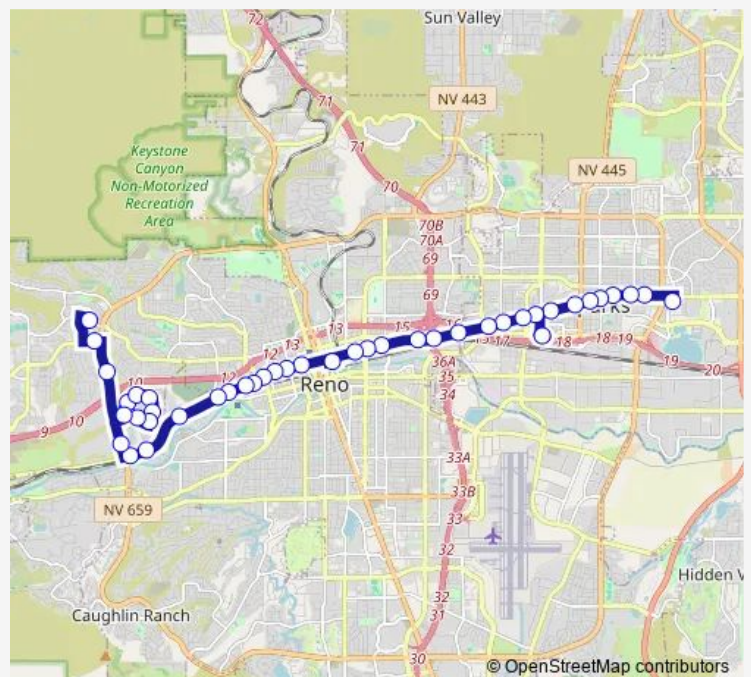

Summit Ridge Dr at 7-Eleven

W 4th Street and Del Curto Drive

W 4th Street and Summit Ridge Drive

W 4th Street and Stoker Avenue

W 4th Street and Cemetery Road

W 4th Street and Edwards Way

W 4th Street and Keystone Avenue

W 4th Street and Washington Street

W 4th Street and Ralston Street

Route schedule

W 7th Street at Walmart — RTC 4th Street Station Bay S 4SS (Rt 7)

Monday	24:30 <sup>+1</sup>
Tuesday	24:30 <sup>+1</sup>
Wednesday	24:30 <sup>+1</sup>
Thursday	24:30 <sup>+1</sup>
Friday	24:30 <sup>+1</sup>
Saturday	—
Sunday	—

Route info

Direction: W 7th Street at Walmart

Stops: 24

Trip Duration: 0 hour 26 min

11 — Fourth / Prater

W 4th Street and N Arlington Avenue

W 4th Street and West Street

RTC 4th Street Station Bay S 4SS (Rt 7)

## Direction

Howard Drive and East Prater Way — W 7th Street at Walmart

43 stops

[Open route schedule](#)

Howard Drive and East Prater Way

E Prater Way and E I Street

E Prater Way and Probasco Way

Prater Way and Shriver Boulevard