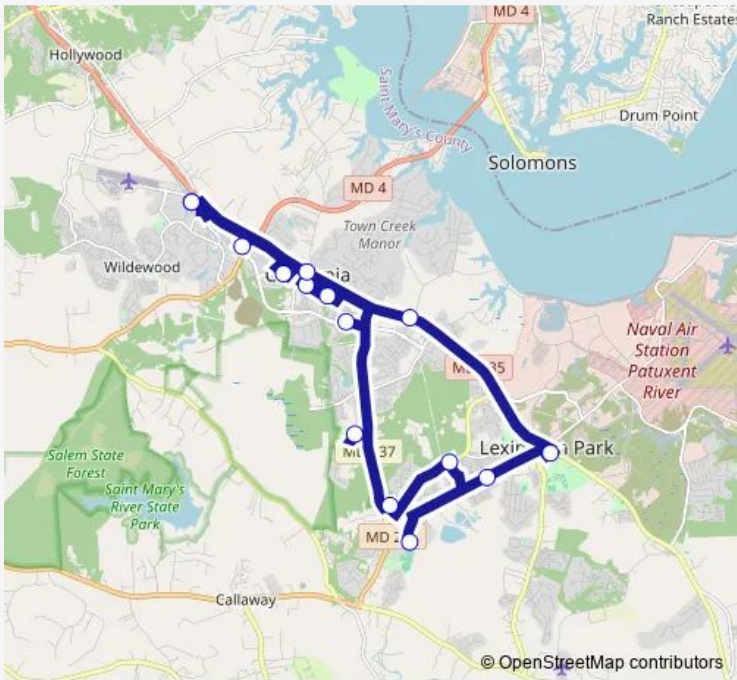

Bus 11 Great Mills/California Route

[Go to website](#)

**Direction**  
 Wildewood Center by Jcpenny — Wildewood Center by Jcpenny  
 14 stops  
[Open route schedule](#)

- Wildewood Center by Jcpenny
- Harris Teeter at St Marys Marketplace
- Target
- Laurel Glen Shopping Center
- Walmart
- Intersection of Chancelors Run and FDR Blvd
- Intersection of Fox Chase Dr and Lexington Dr
- Intersection of Liberty St and Pegg Rd
- Intersection of Lexwood Dr and Joe Baker Ct
- St Marys Square
- Tulagi Place
- Intersection of Three Notch and Millstone Landing Rd
- Intersection of Three Notch Rd and Old Rolling Rd
- Wildewood Center by Jcpenny

Route info  
 Direction: Wildewood Center by Jcpenny  
 Stops: 14  
 Trip Duration: 1 hour 0 min

**Direction**

Wildewood Center by Jcpenny — Wildewood Center by Jcpenny

14 stops

[Open route schedule](#)

Wildewood Center by Jcpenny

## Route info

Direction: Wildewood Center by Jcpenny

Stops: 14

Trip Duration: 1 hour 0 min

## Route info

Direction: Wildewood Center by Jcpenny

Stops: 15

Trip Duration: 1 hour 0 min

11 Bus time schedules and route maps are available in an offline PDF at [busmaps.com](http://busmaps.com). Use the [busmaps.com](http://busmaps.com) website to see live bus times, train schedule or subway schedule, and step-by-step directions for all public transit in Leonardtown