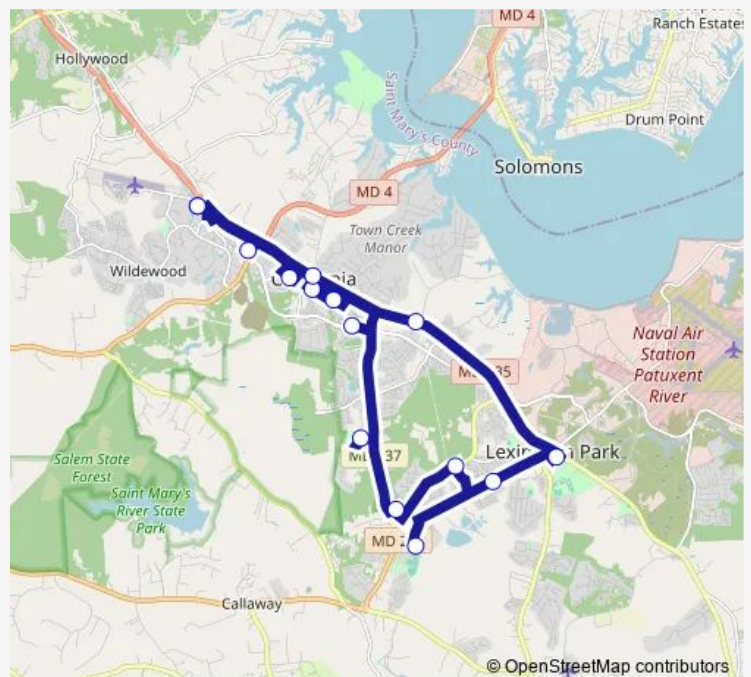

### Route schedule

Wildewood Center by Jcpenny — Wildewood Center by Jcpenny

Monday 07:00-10:00

Tuesday 07:00-10:00

Wednesday 07:00-10:00

Thursday 07:00-10:00

Friday 07:00-10:00

Saturday 07:00-10:00

### Route info

Direction: Wildewood Center by Jcpenny

Stops: 14

Trip Duration: 1 hour 0 min

## Route info

Direction: Wildewood Center by Jcpenny

Stops: 14

Trip Duration: 1 hour 0 min

## Route info

Direction: Wildewood Center by Jcpenny

Stops: 15

Trip Duration: 1 hour 0 min

11 Bus time schedules and route maps are available in an offline PDF at [busmaps.com](http://busmaps.com). Use the [busmaps.com](http://busmaps.com) website to see live bus times, train schedule or subway schedule, and step-by-step directions for all public transit in Leonardtown