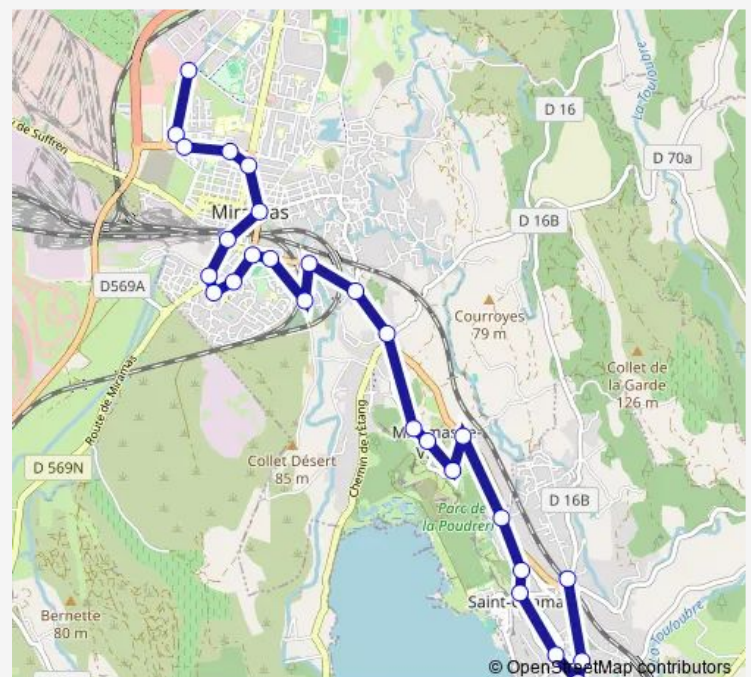

Marius Chalve

Gare SnCF

Briand Centre Ville

Route schedule

Pont de la Gare — Village des Marques

Monday 07:10-19:20

Tuesday 07:10-19:20

Wednesday 07:10-19:20

Thursday 07:10-19:20

Friday 07:10-19:20

Saturday 07:10-19:20

Sunday —

Route info

Direction: Pont de la Gare

Stops: 27

Trip Duration: 0 hour 38 min

11 — Village de Marques - Pont de la Gare

Briand Avenir

Aubanel

Fontlongue

Chantegrive

Chantegrive les Rivières

Village des Marques

Direction

Sunday —

Route info

Direction: Village des Marques

Stops: 25

Trip Duration: 0 hour 36 min

11 Bus time schedules and route maps are available in an offline PDF at busmaps.com. Use the busmaps.com website to see live bus times, train schedule or subway schedule, and step-by-step directions for all public transit in Miramas