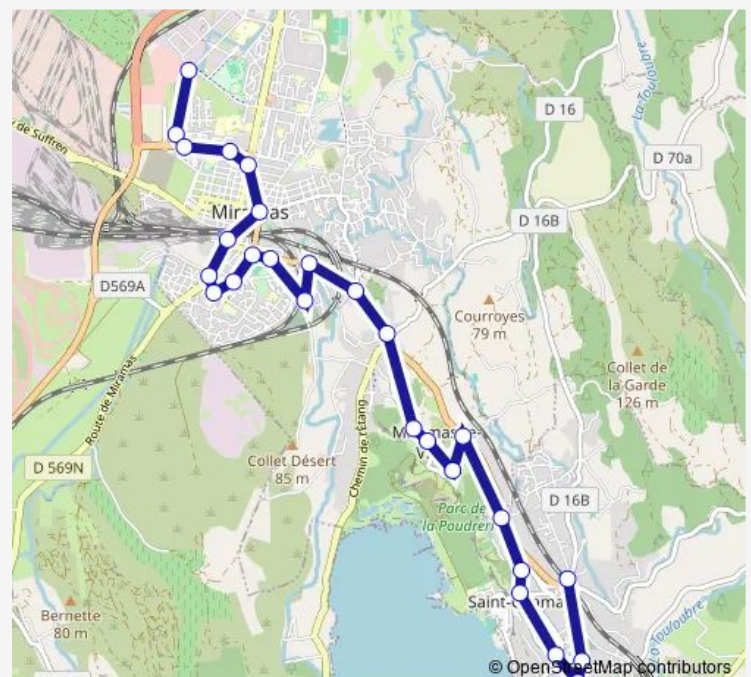

Marius Chalve

Gare SnCF

Briand Centre Ville

Route schedule

Pont de la Gare — Village des Marques

Monday 07:10-19:20

Tuesday 07:10-19:20

Wednesday 07:10-19:20

Thursday 07:10-19:20

Friday 07:10-19:20

Saturday 07:10-19:20

Sunday —

Route info

Direction: Pont de la Gare

Stops: 27

Trip Duration: 0 hour 38 min

11 — Village de Marques - Pont de la Gare

Briand Avenir

Aubanel

Fontlongue

Chantegrive

Chantegrive les Rivières

Village des Marques

Direction

Sunday —

Route info

Direction: Village des Marques

Stops: 25

Trip Duration: 0 hour 36 min

11 Bus time schedules and route maps are available in an offline PDF at busmaps.com. Use the busmaps.com website to see live bus times, train schedule or subway schedule, and step-by-step directions for all public transit in Miramas