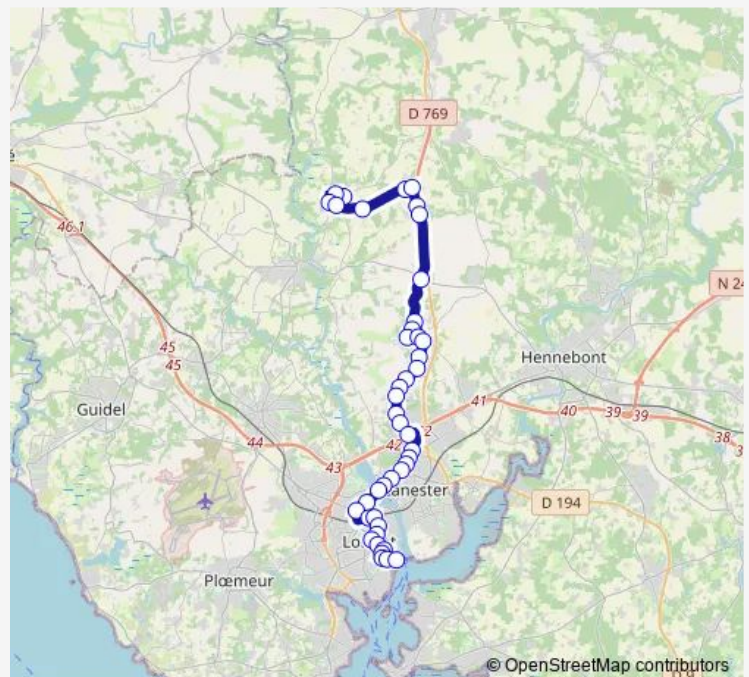

Kergroise

Kervoter

Kergoussel

Route schedule

La Croix Rouge — Gare Maritime

Monday 05:50-19:35

Tuesday 05:50-19:35

Wednesday 05:50-19:35

Thursday 05:50-19:35

Friday 05:50-19:35

Saturday 06:49-19:37

Sunday 08:42-18:25

Route info

Direction: La Croix Rouge

Stops: 43

Trip Duration: 0 hour 52 min