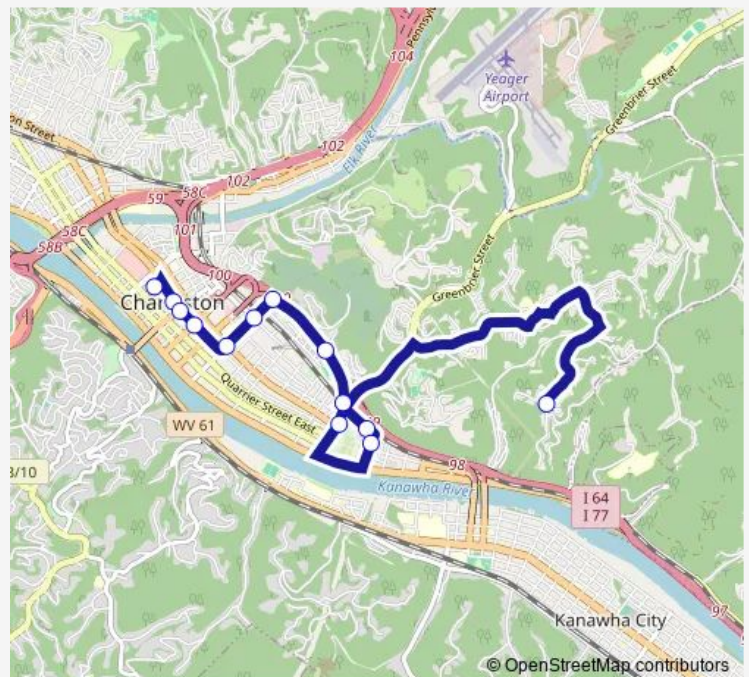

### Direction

City Center — City Center

2 stops

[Open route schedule](#)

City Center

City Center

### Route info

Direction: City Center

Stops: 2

Trip Duration: 0 hour 1 min

11 — Wertz Avenue

**Direction**

City Center — Oakr Dr &amp; Serene Dr

13 stops

## Route schedule

Oakr Dr & Serene Dr — City Center

Monday 06:30-18:00

Tuesday 06:30-18:00

Wednesday 06:30-18:00

Thursday 06:30-18:00

Friday 06:30-18:00

Saturday 06:30-18:00

## Route info

Direction: Oakr Dr & Serene Dr

Stops: 15

Trip Duration: 0 hour 25 min

11 Bus time schedules and route maps are available in an offline PDF at [busmaps.com](http://busmaps.com). Use the [busmaps.com](http://busmaps.com) website to see live bus times, train schedule or subway schedule, and step-by-step directions for all public transit in Charleston