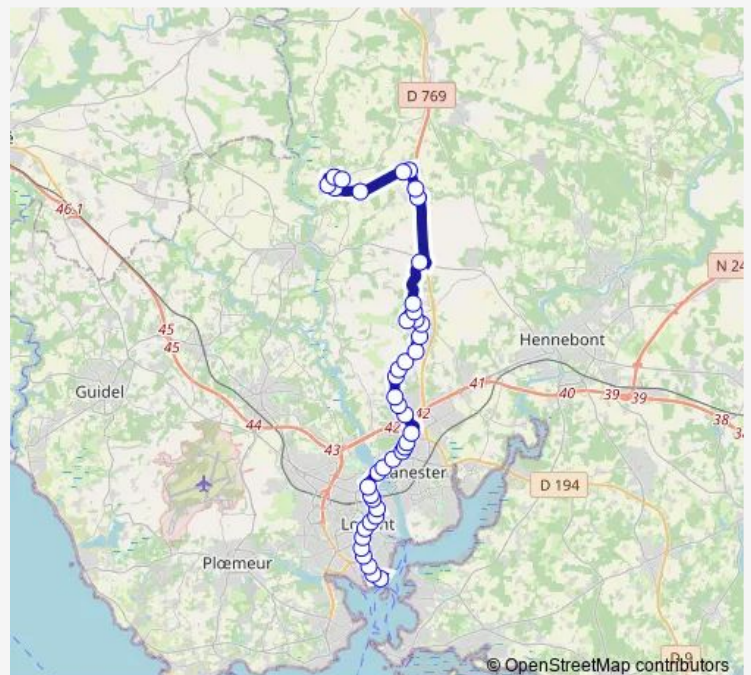

Thursday 06:31-20:03

Friday 06:31-20:03

Saturday 07:03-20:02

Sunday 09:55-19:45

Route info

Direction: Port de Pêche

Stops: 43

Trip Duration: 0 hour 51 min