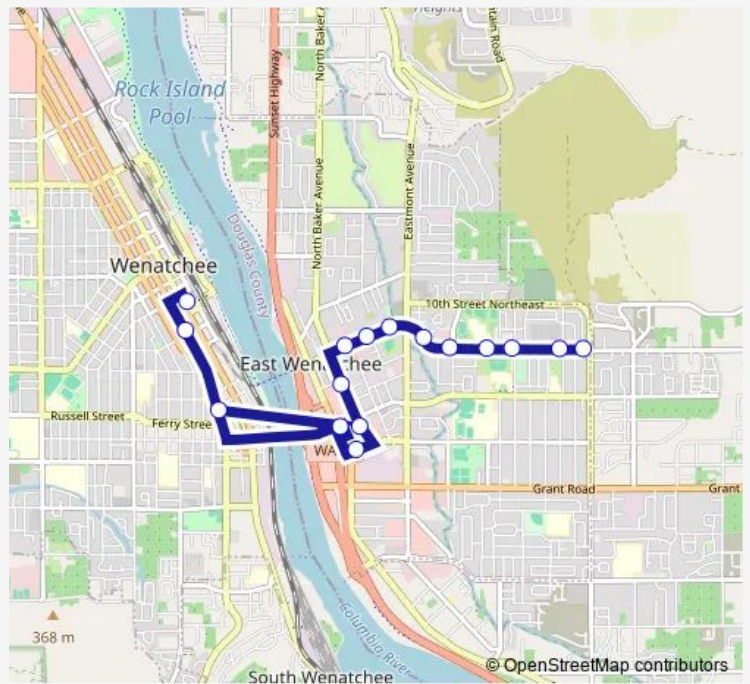

**Bus 11 E Wenatchee**

[Go to website](#)

**Direction**  
 Columbia Station — 8th St and Kentucky  
 28 stops  
[Open route schedule](#)

- Columbia Station
- Chelan Ave at Wenatchee City Hall
- Chelan Ave and Spokane
- Mission St and Bridge
- Fred Meyer
- Simon St and Rock Island
- Simon St and Highline
- Highline Dr and Simon St
- Highline Dr and 2nd
- 3rd St and Elva
- 4th St and Iowa
- 4th St and Jarvis
- 4th St and Kentucky
- Kentucky Ave and 3rd
- Kentucky Ave and 1st
- Kentucky Ave and Grant
- Kentucky Ave and 3rd
- 3rd St and Kansas
- 3rd St and June
- 3rd St and James
- 3rd St at Eastmont Hs

Route schedule  
 Columbia Station — 8th St and Kentucky

Monday	06:15-19:45
Tuesday	06:15-19:45
Wednesday	06:15-19:45
Thursday	06:15-19:45
Friday	06:15-19:45
Saturday	08:15-17:17
Sunday	10:15-17:15

Route info  
 Direction: Columbia Station  
 Stops: 28  
 Trip Duration: 0 hour 21 min

11 — E Wenatchee

3rd St and Georgia

Eastmont Ave and 4th

5th St and Grover

5th St and James

5th St and Kansas

5th St and Kentucky

8th St and Kentucky

**Direction**

8th St and Kentucky — Columbia Station

16 stops

[Open route schedule](#)

8th St and Kentucky

8th St and Kansas

8th St and James

8th St at Eastmont Junior High