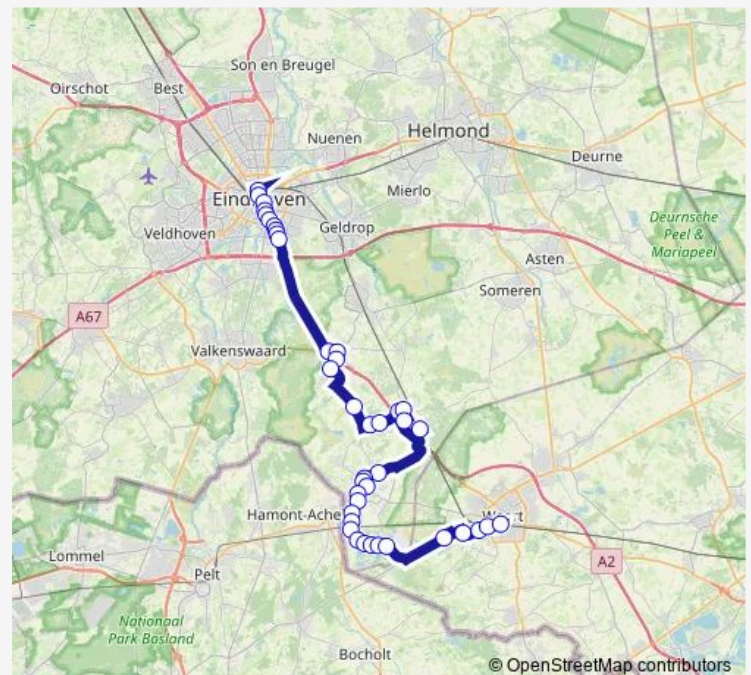

Leende, Viaduct A2 Dorpstraat

Leenderstrijp, Jansborg

Soerendonk, Camping Soerendonk

Soerendonk, Molenheide/Reepad

Soerendonk, Molenheide

Maarheeze, Vogelsberg

Maarheeze, De Neerlanden

Maarheeze, Marishof

Maarheeze, Station

### Route schedule

Eindhoven, Station — Weert, Station

Monday	06:10-00:09 <sup>+1</sup>
Tuesday	06:10-00:09 <sup>+1</sup>
Wednesday	06:10-00:09 <sup>+1</sup>
Thursday	06:10-00:09 <sup>+1</sup>
Friday	06:10-00:09 <sup>+1</sup>
Saturday	07:34-00:09 <sup>+1</sup>
Sunday	08:52-00:09 <sup>+1</sup>

### Route info

Direction: Eindhoven, Station

Stops: 40

Trip Duration: 1 hour 25 min

11 — Weert Station - Maarheeze - Eindhoven Station

Budel, Schoordijk

Budel, Dr. Ant. Mathijssenstraat

Budel, Deken van Baarsstraat