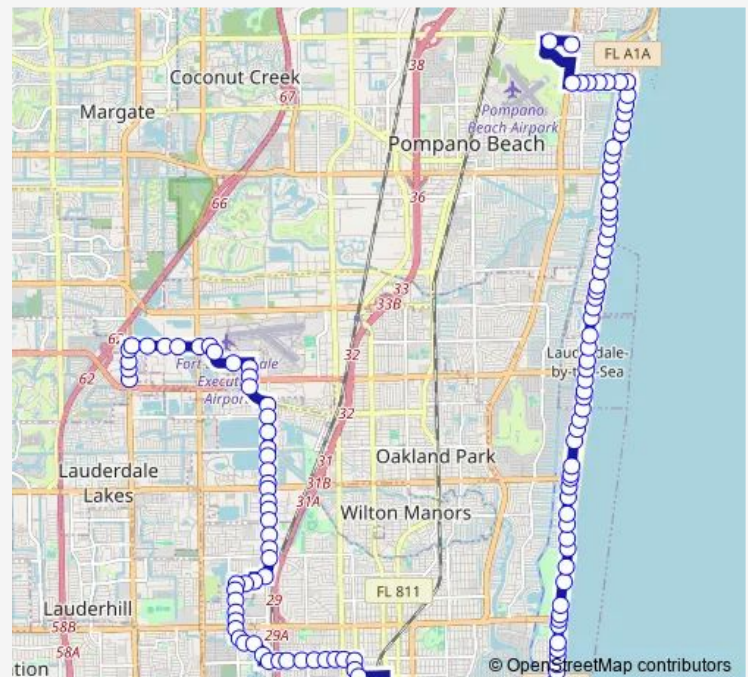

A1A/SE 13 S

Route schedule

US1/Copans R — US 441/Commercial B

Monday 04:45-23:06

Tuesday 04:45-23:06

Wednesday 04:45-23:06

Thursday 04:45-23:06

Friday 04:45-23:06

Saturday 04:50-22:51

Sunday 06:55-19:53

Route info

Direction: US1/Copans R

Stops: 129

Trip Duration: 1 hour 46 min

A1A/#1361 - (Pompano Beach)

A1A/Terra MAR D

A1A/Sunset L

A1A/Palm Club D

A1A/SE 15 S

A1A/#1715

A1A/SE 19 S

A1A/Oceanwalk T

A1A/Gate House R

A1A/Pine A