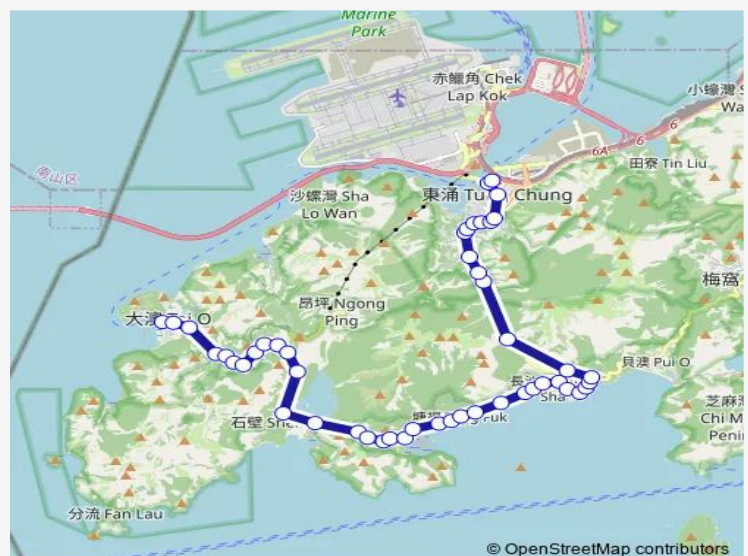

[Nlb] Cheung SHA Catchwater

[Nlb] SAN Shek WAN Roundabout

[Nlb] Cheung SHA Sheung Tsuen

[Nlb] Cheung SHA Police Headquarters

Route schedule

[Db] NON-Franchised BUS Loading AND Unloading Area OF Tung Chung Station BUS Terminus, TAT Tung Road|[Db] Tung Chung Station BUS Terminus|[Nlb] Tung Chung MTR Station|[Nlb] Tung Chung Station BUS Terminus — [Nlb] TAI O

Stops: 52

Trip Duration: 1 hour 0 min

[Nlb] Cheung SHA HA Tsuen

[Nlb] Cheung SHA Fire Station

[Nlb] Leyburn Villas

[Nlb] Butterfly Crest

[Nlb] Cheung SHA Bridge

[Nlb] Upper Cheung SHA Beach