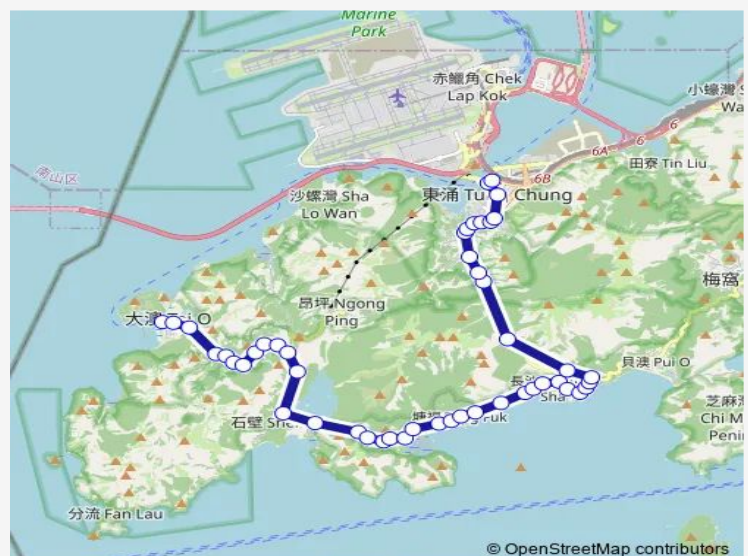

[Nlb] Cheung SHA Catchwater

[Nlb] SAN Shek WAN Roundabout

[Nlb] Cheung SHA Sheung Tsuen

[Nlb] Cheung SHA Police Headquarters

Route schedule

[Db] NON-Franchised BUS Loading AND Unloading Area OF Tung Chung Station BUS Terminus, TAT Tung Road|[Db] Tung Chung Station BUS Terminus|[Nlb] Tung Chung MTR Station|[Nlb] Tung Chung Station BUS Terminus — [Nlb] TAI O

Stops: 52

Trip Duration: 1 hour 0 min

[Nlb] Cheung SHA HA Tsuen

[Nlb] Cheung SHA Fire Station

[Nlb] Leyburn Villas

[Nlb] Butterfly Crest

[Nlb] Cheung SHA Bridge

[Nlb] Upper Cheung SHA Beach