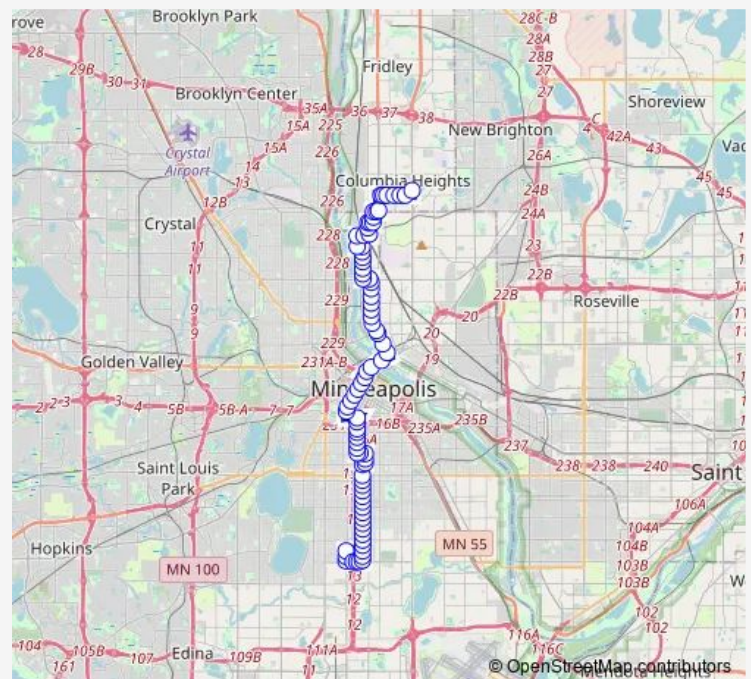

### Direction

Nicollet Ave S & 46th St E — Randolph St NE & 31st Ave / 30th Ave

66 stops

[Open route schedule](#)

Nicollet Ave S & 46th St E

Nicollet Ave S & 45th St E

Nicollet Ave S & 44th St E

46th St & I-35W

4th Ave S & 32nd St E

### Route schedule

Nicollet Ave S & 46th St E — Randolph St NE & 31st Ave / 30th Ave

Monday 06:59-18:22

Tuesday 04:31-23:37

Wednesday 06:59-18:22

Thursday 06:59-18:22

Friday 06:59-18:22

Saturday 04:31-23:37

### Route info

Direction: Nicollet Ave S & 46th St E

Stops: 66

Trip Duration: 0 hour 45 min

4th Ave S & 31st St E

4th Ave S & Lake St E

4th Ave S & 28th St E

5th Ave S & 28th St E