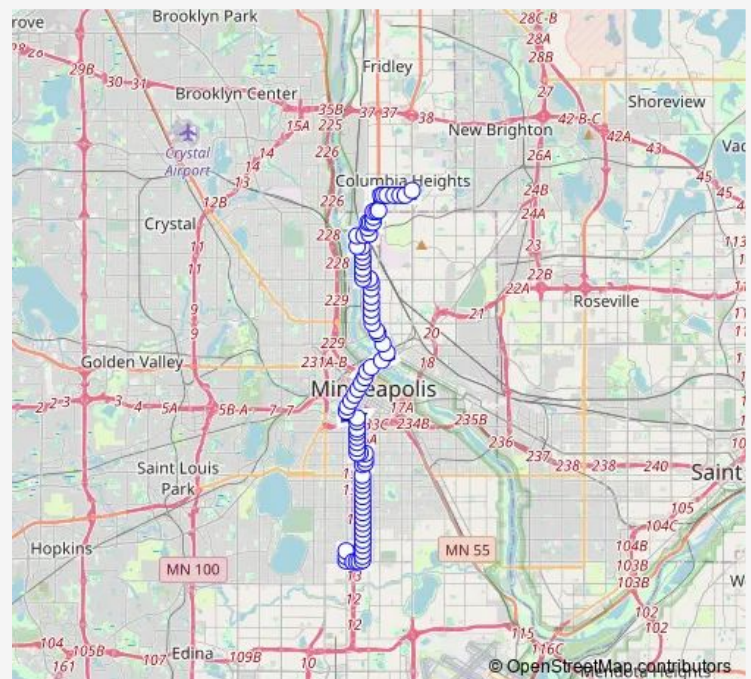

Nicollet Ave S & 44th St E

46th St & I-35w

46th St E & 3rd Ave S

46th St E & Clinton Ave S

4th Ave S & 46th St E

4th Ave S & 45th St E

4th Ave S & 44th St E

4th Ave S & 43rd St E

4th Ave S & 34th St E

4th Ave S & 33rd St E

4th Ave S & 32nd St E

Route schedule

Nicollet Ave S & 46th St E — Randolph St NE & 31st Ave / 30th Ave

Monday 06:59-18:22

Tuesday 06:59-18:22

Wednesday 06:59-18:22

Thursday 06:59-18:22

Friday 06:59-18:22

Saturday 04:31-23:37

Sunday —

Route info

Direction: Nicollet Ave S & 46th St E

Stops: 66

Trip Duration: 0 hour 51 min

4th Ave S & 31st St E

4th Ave S & Lake St E

4th Ave S & 28th St E

5th Ave S & 28th St E

5th Ave S & 27th St E

5th Ave S & 26th St E

26th St E & Clinton Ave S

26th St E & 3rd Ave S