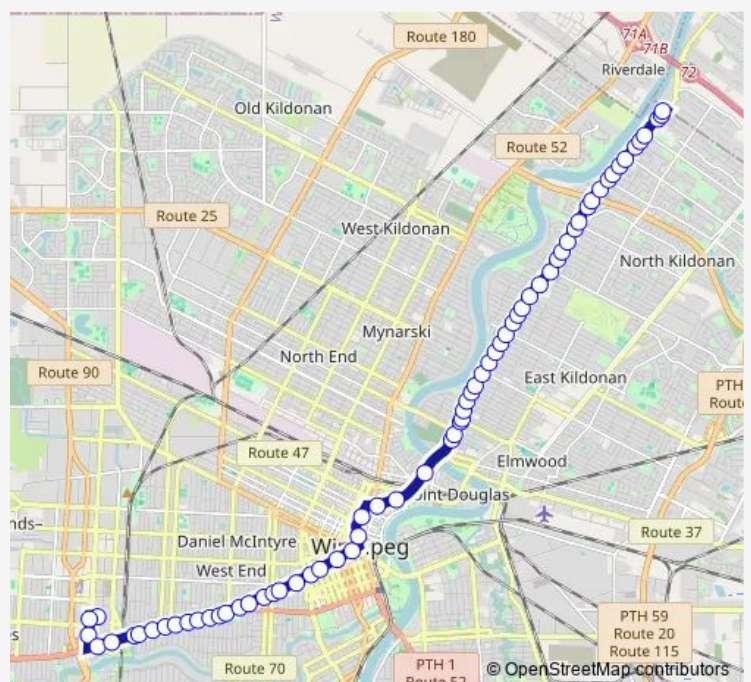

Southbound Rothesay at Gilmore

Southbound Rothesay at Donwood

Southbound Rothesay at Paufeld

Southbound Rothesay at Springfield

Southbound Rothesay at Melmar

Westbound Edison at Rothesay

Westbound Edison at Roch

Westbound Edison at Roch West

Westbound Edison at Henderson

Southbound Henderson at Hawthorne

Southbound Henderson at Devon

Southbound Henderson at Rowandale

Route schedule

Southbound Raleigh at Raleigh&Mcivor Loop (11 via Rothesay) — Westbound Polo Park West Access at Polo Park (11)

Route info

Direction: Southbound Raleigh at Raleigh&Mcivor Loop (11 via Rothesay)

Stops: 68

Trip Duration: 0 hour 46 min

11 — Portage-Kildonan

Southbound Henderson at Fraser's

Southbound Henderson at Northdale