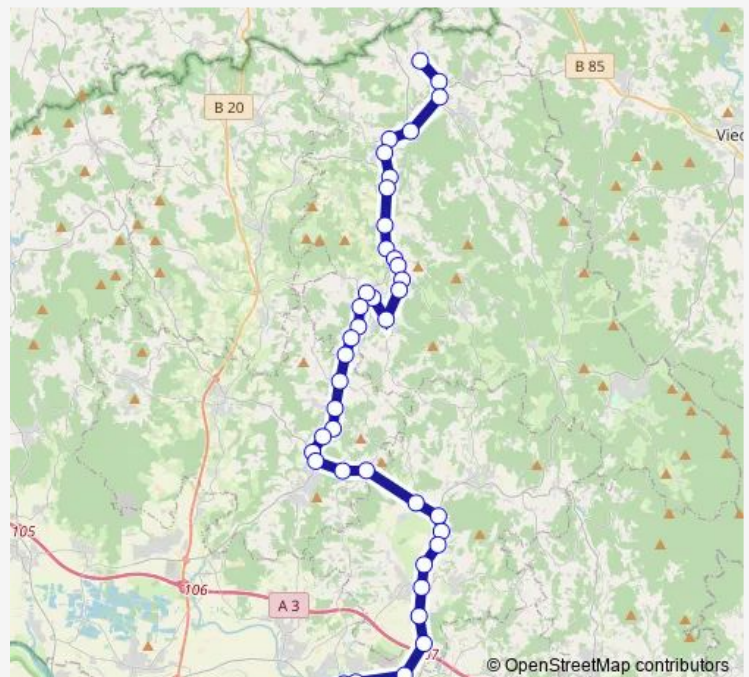

Bogen, Ost

Bogen

Bogen, Schulzentrum

### Route schedule

Ebenthan — Bogen, Schulzentrum

Monday 07:09

Tuesday 07:09

Wednesday 07:09

Thursday 07:09

Friday 07:09

Saturday —

### Route info

Direction: Ebenthan

Stops: 15

Trip Duration: 0 hour 26 min