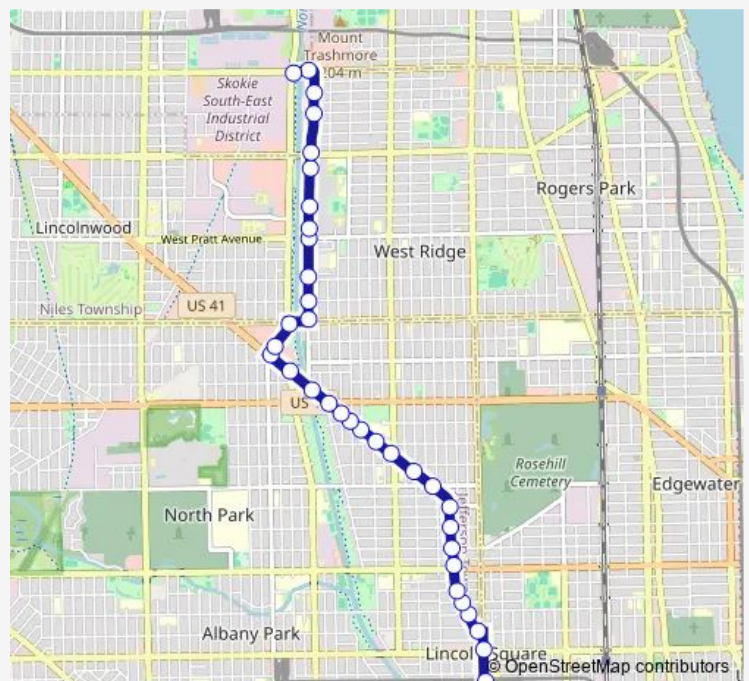

Lincoln & Francisco

Lincoln & California

### Route schedule

Howard & McCormick Terminal — Western Brown Line Station

Monday	06:00-19:00
Tuesday	06:00-19:00
Wednesday	06:00-19:00
Thursday	06:00-19:00
Friday	06:00-19:00
Saturday	07:11-19:03
Sunday	07:08-18:30

### Route info

Direction: Howard & McCormick Terminal

Stops: 34

Trip Duration: 0 hour 23 min

11 — Lincoln

Lincoln & Washtenaw

Lincoln & Bryn Mawr

Lincoln & Catalpa

Lincoln & Balmoral

Lincoln & Berwyn

Lincoln & Foster

Lincoln & Carmen

Lincoln & Winnemac

Lincoln & Argyle

Ainslie & Western

Western & Lawrence