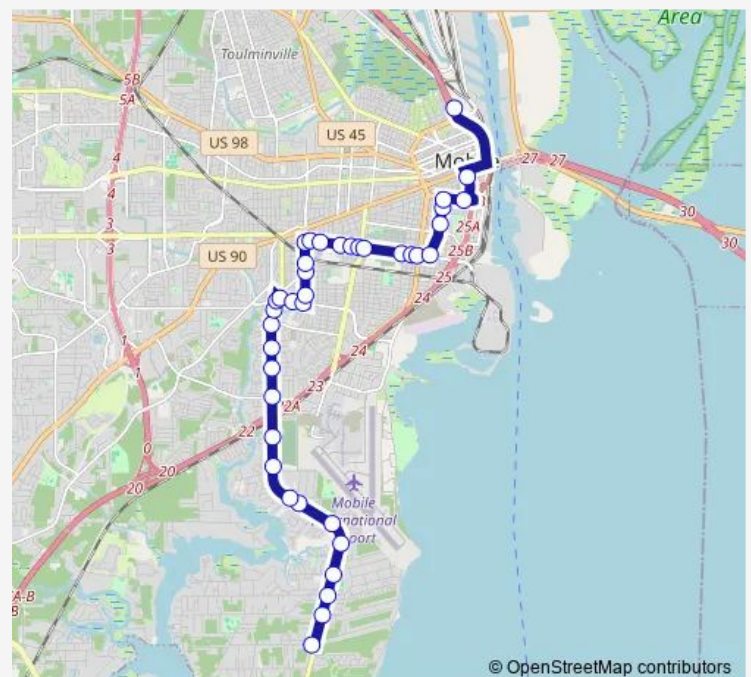

Virginia WB at Weinacker Ave

Route schedule

Gmando — Boykin EB Near Dip

Monday 06:00-18:00

Tuesday 06:00-18:00

Wednesday 06:00-18:00

Thursday 06:00-18:00

Friday 06:00-18:00

Saturday —

Sunday —

Route info

Direction: Gmando

Stops: 55

Trip Duration: 0 hour 40 min

© OpenStreetMap contributors

Virginia WB at Houston Timepoint No Stop

Houston WB at Kibby St

Houston SB at Canal St

Houston SB at Dublin St

Houston SB at Cherokee St

Houston SB at Duval St

Duval WB Near Dip

DIP Past Duval

DIP SB across from Bishop

Direction: Boykin EB Near Dip

Stops: 39

Trip Duration: 0 hour 35 min

Virginia EB at Tuttle Ave

Virginia EB at Dexter Ave

Virginia EB Near Michigan

Virginia EB at Ann St

Virginia EB at Gayle St