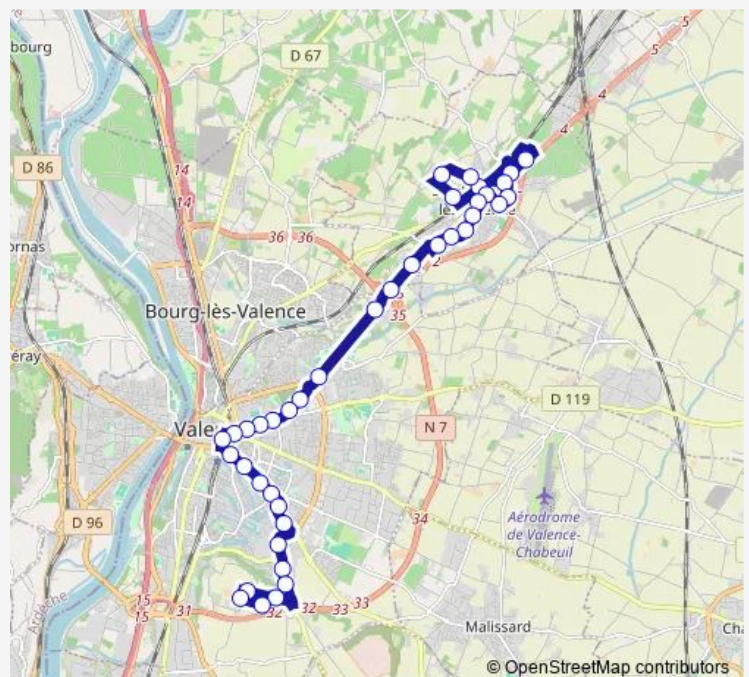

Saturday 06:20-19:38

Sunday —

Route info

Direction: ST Marcel Chapelle

Stops: 39

Trip Duration: 0 hour 48 min

Basses Crozettes

Latour Maubourg

Servan

Marne

Valence Pole BUS Quai B

Berthelot

Strasbourg

Camille Vernet

Montgolfier

Robinson

Tuesday 06:35-19:51

Wednesday 06:35-19:51

Thursday 06:35-19:51

Friday 06:35-19:51

Saturday 06:35-19:52

Sunday —

Route info

Direction: Valence Lautagne