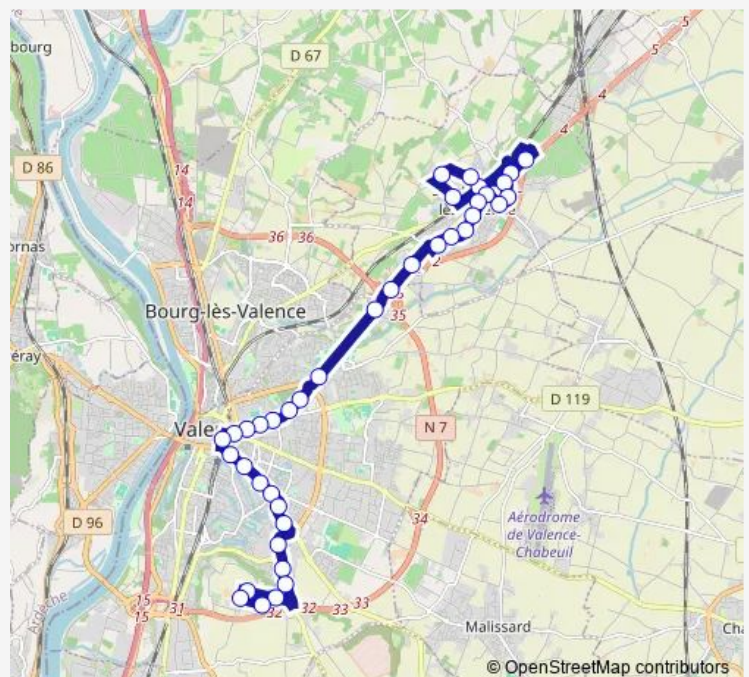

### Route schedule

ST Marcel Chapelle — Valence Lautagne

Monday 06:15-19:40

Tuesday 06:15-19:40

Wednesday 06:15-19:40

Thursday 06:15-19:40

Friday 06:15-19:40

Saturday 06:20-19:38

### Route info

Direction: ST Marcel Chapelle

Stops: 39

Trip Duration: 0 hour 52 min

Basses Crozettes

Latour Maubourg

Servan

Marne

## Route info

Direction: Valence Lautagne

Stops: 42

Trip Duration: 0 hour 54 min

ST Marcel ZA DU Rousset

Fleurs

Etrau

Monts DU Matin