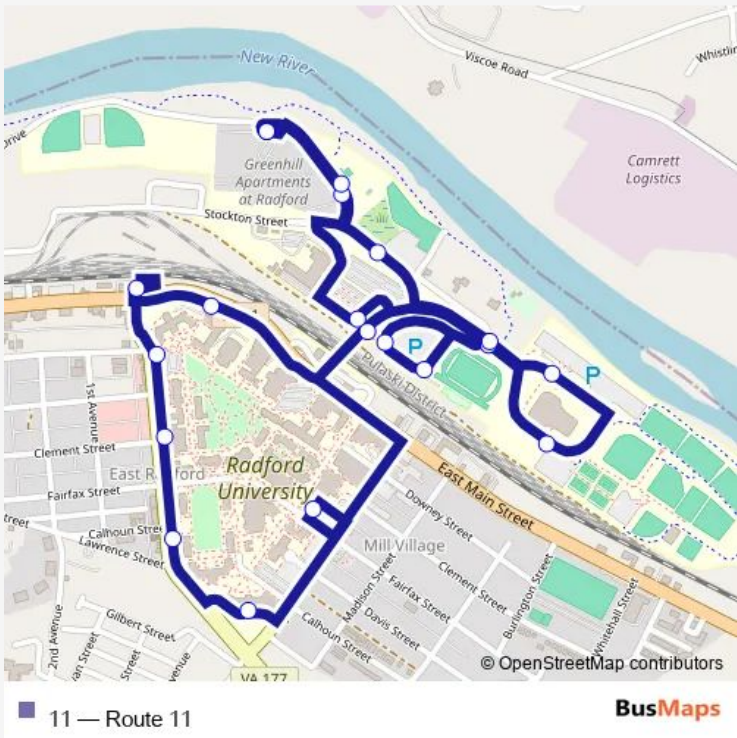

Bus 11 Route 11

[Go to website](#)

Direction
 Greenhill Apartments — Greenhill Apartments
 20 stops
[Open route schedule](#)

- Greenhill Apartments
- New River Dr
- Armstrong
- Fairfax Station
- Kyle Hall (Cobe)
- Draper Hall
- Walker Hall
- Muse Hall
- The Hub
- Chbs
- University Dr Bridge
- Lot CC/Shelter
- Lot CC/Stadium Gates
- University Dr/Lot Cc
- Dedmon Center Upper
- Dedmon Center Riverside
- University Dr/Pulaski Ave
- Lot Ff
- Greenhill Clubhouse
- Greenhill Apartments

Route schedule
 Greenhill Apartments — Greenhill Apartments

Monday	07:25-18:25
Tuesday	07:25-18:25
Wednesday	07:25-18:25
Thursday	07:25-18:25
Friday	07:25-18:25
Saturday	—
Sunday	—

Route info
 Direction: Greenhill Apartments
 Stops: 20
 Trip Duration: 0 hour 25 min

The schedule is provided in the local timezone. Times with "(+1)" indicate departures on the next day.

PDF file created on 2025-01-16

2024 BusMaps.com - All Rights Reserved