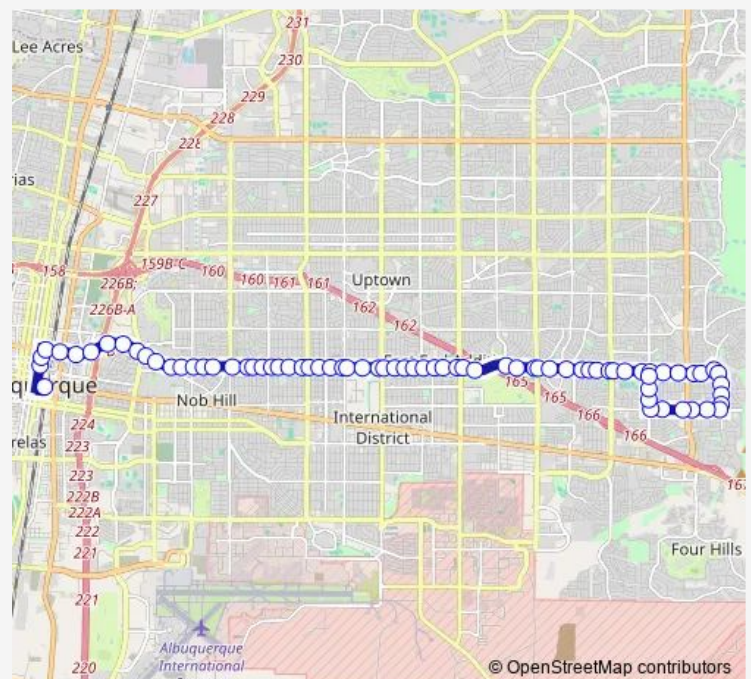

Lomas @ Alcazar

Route schedule

Chelwood Park @ Roma — A.T.C. (Bay D)

Monday 06:11-19:48

Tuesday 06:11-19:48

Wednesday 06:11-19:48

Thursday 06:11-19:48

Friday 06:11-19:48

Saturday 07:03-19:51

Sunday 08:00-17:21

Route info

Direction: Chelwood Park @ Roma

Stops: 58

Trip Duration: 0 hour 36 min

Lomas @ Louisiana

Lomas @ Louisiana

Lomas @ Indiana

Lomas @ Florida

Lomas @ San Pedro

Lomas @ San Pedro

Lomas @ Cardenas

Lomas @ La Veta

Lomas @ San Mateo

Lomas @ Truman

Sunday 08:22-17:07

Route info

Direction: A.T.C. (Bay D)

Stops: 74

Trip Duration: 0 hour 49 min

Lomas @ San Mateo

Lomas @ La Veta

Lomas @ Valencia