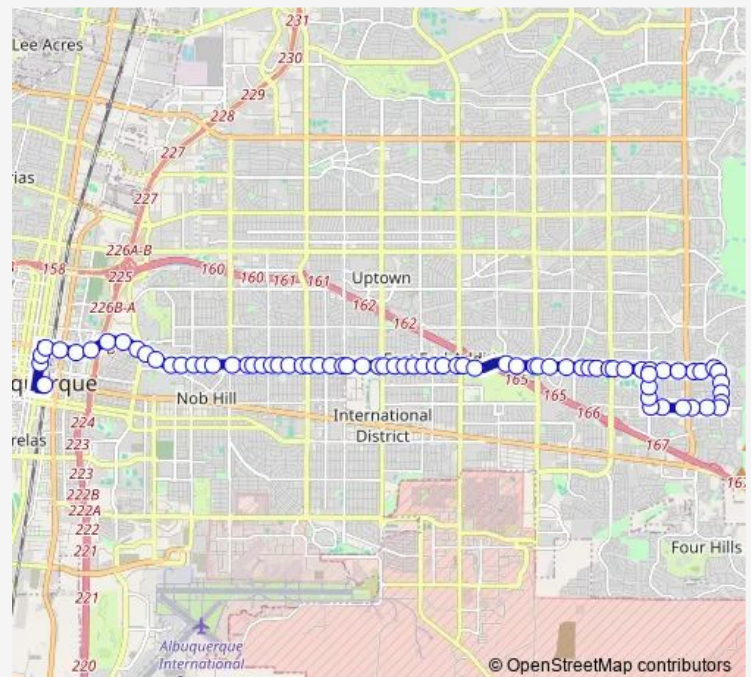

Thursday 06:12-19:52

Friday 06:12-19:52

Saturday 07:03-19:51

Sunday 08:00-17:21

Route info

Direction: Chelwood Park @ Roma

Stops: 58

Trip Duration: 0 hour 39 min

11 — Lomas

Lomas @ Louisiana

Lomas @ Louisiana

Lomas @ Indiana

Lomas @ Florida

Lomas @ San Pedro

Lomas @ San Pedro

Lomas @ Cardenas

Lomas @ La Veta

Lomas @ San Mateo

Lomas @ Truman

Lomas @ Monroe

Lomas @ Jefferson

Lomas @ Washington

Lomas @ Montclare

Lomas @ Montclare

Thursday 06:01-19:49

Friday 06:01-19:49

Saturday 06:55-20:00

Sunday 08:22-17:07

Route info

Direction: A.T.C. (Bay D)

Stops: 74

Trip Duration: 0 hour 52 min