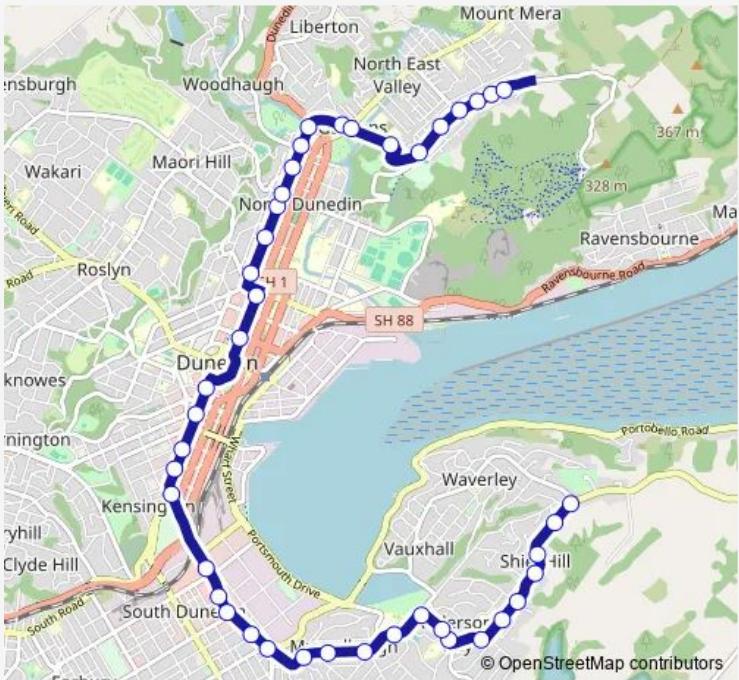

Bus 11 Shiel Hill - Opoho

[Go to website](#)

Direction
 Shiel Hill Terminus — Signal Hill Rd, 160
 42 stops
[Open route schedule](#)

- Shiel Hill Terminus
- Highcliff Rd, 242
- Highcliff Rd, 196
- Highcliff Rd, 160
- Highcliff Rd, 114
- Highcliff Rd, 80
- Highcliff Rd, 38
- Silverton Rd, 72
- Silverton Rd, 50
- Musselburgh Rise, cnr Silverton Street
- Musselburgh Rise, 192
- Musselburgh Rise, 140
- Musselburgh Rise, 84
- Musselburgh Rise, 42
- Andersons Bay Rd, 559
- Andersons Bay Rd, 521
- Andersons Bay Rd, 393
- Andersons Bay Rd, 357
- Andersons Bay Rd, 271
- Andersons Bay Rd, Oval
- Princes St, cnr Manor Pl

Route schedule
 Shiel Hill Terminus — Signal Hill Rd, 160

Monday	06:30-23:12
Tuesday	06:30-23:12
Wednesday	06:30-23:12
Thursday	06:30-23:12
Friday	06:30-23:12
Saturday	08:12-22:12
Sunday	09:12-18:12

Route info
 Direction: Shiel Hill Terminus
 Stops: 42
 Trip Duration: 0 hour 40 min

11 — Shiel Hill - Opoho **BusMaps**

Princes St, 462

Princes St, 268

Princes St, 138

Bus Hub Stop E

Hospital North

George St, Knox Church garden

George St, 607

Signal Hill Rd, 5

Signal Hill Rd, 53

Signal Hill Rd, 87

Signal Hill Rd, 119

Signal Hill Rd, 139

Signal Hill Rd, 160

11 Bus time schedules and route maps are available in an offline PDF at busmaps.com. Use the busmaps.com website to see live bus times, train schedule or subway schedule, and step-by-step directions for all public transit in Dunedin