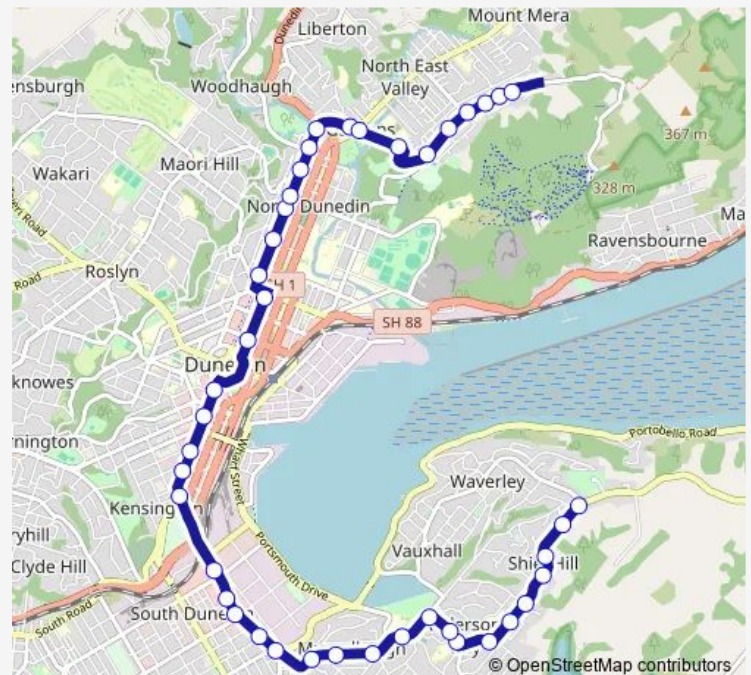

### Route schedule

Shiel Hill Terminus — Signal Hill Rd, 160

Monday 06:30-23:12

Tuesday 06:30-23:12

Wednesday 06:30-23:12

Thursday 06:30-23:12

Friday 06:30-23:12

Saturday 08:12-22:12

### Route info

Direction: Shiel Hill Terminus

Stops: 42

Trip Duration: 0 hour 40 min

11 — Shiel Hill - Opoho

Princes St, 462

Princes St, 268

Princes St, 138