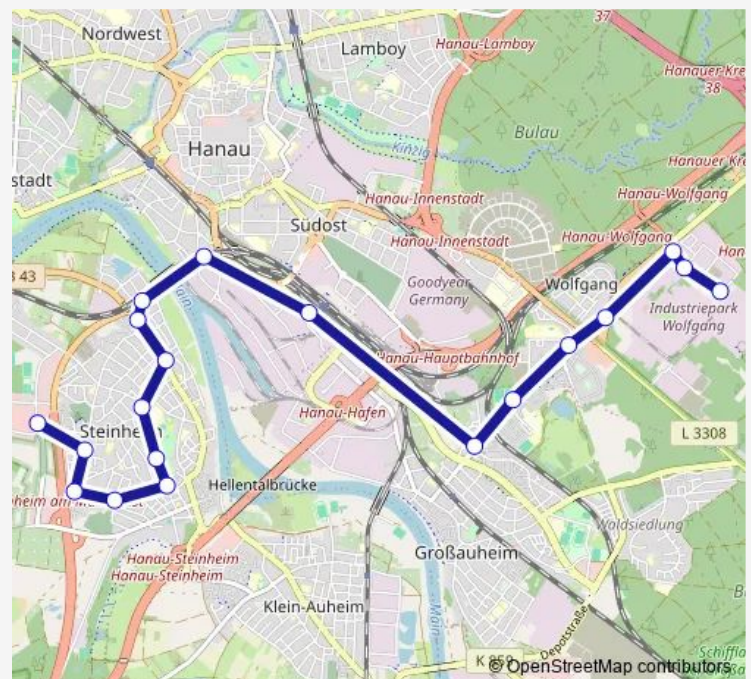

Hanau-Großauheim Goethestraße

Hanau-Wolfgang In den Tannen

Hanau-Wolfgang Argonnerpark

Hanau-Wolfgang Degussa

Hanau-Wolfgang Technologiepark

Route schedule

Hanau-Steinheim Rondo — Hanau-Wolfgang Technologiepark

Monday	08:46-19:52
Tuesday	08:46-19:52
Wednesday	08:46-19:52
Thursday	08:46-19:52
Friday	08:46-19:52
Saturday	—
Sunday	—

Route info

Direction: Hanau-Steinheim Rondo

Stops: 17

Trip Duration: 0 hour 30 min

Direction

Hanau-Wolfgang Technologiepark Ost — Hanau-Steinheim Rondo

19 stops

[Open route schedule](#)

Hanau-Wolfgang Technologiepark Ost

Hanau-Wolfgang Technologiepark Mitte

Hanau-Wolfgang Technologiepark

Hanau-Wolfgang Degussa

Thursday 06:07-20:22

Friday 06:07-20:22

Saturday 09:07-18:46

Sunday —

Route info

Direction: Hanau-Steinheim Rondo

Stops: 18

Trip Duration: 0 hour 32 min