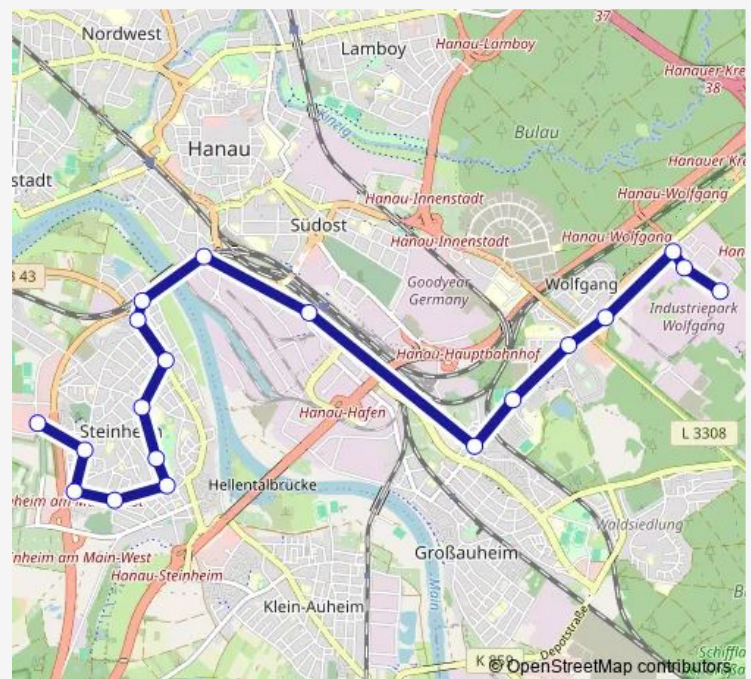

Hanau-Großauheim Goethestraße

Hanau-Wolfgang In den Tannen

Hanau-Wolfgang Argonnerpark

Hanau-Wolfgang Degussa

Hanau-Wolfgang Technologiepark

### Route schedule

Hanau-Steinheim Rondo — Hanau-Wolfgang Technologiepark

Monday 08:46-19:52

Tuesday 08:46-19:52

Wednesday 08:46-19:52

Thursday 08:46-19:52

Friday 08:46-19:52

Saturday —

### Route info

Direction: Hanau-Steinheim Rondo

Stops: 17

Trip Duration: 0 hour 30 min

## Route info

Direction: Hanau-Wolfgang Technologiepark Ost

Stops: 19

Trip Duration: 0 hour 29 min