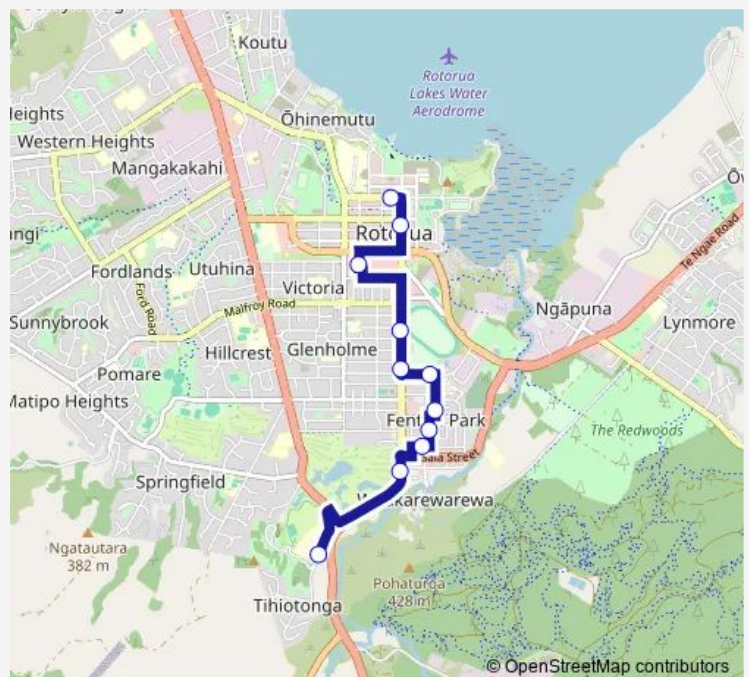

Bus 11 Toi Ohomai - Te Puia - Rotorua Cbd

[Go to website](#)

Direction

Toi Ohomai - Mokoia Campus — Rotorua CBD - Arawa Street

11 stops

[Open route schedule](#)

Toi Ohomai - Mokoia Campus

Fenton Street - Opposite BP Station

Fenton Street - Fronting No. 1241

Rotorua CBD - Arawa Street

Route schedule

Toi Ohomai - Mokoia Campus — Rotorua CBD - Arawa Street

Monday	06:45-18:20
Tuesday	06:45-18:20
Wednesday	06:45-18:20
Thursday	06:45-18:20
Friday	06:45-18:20
Saturday	06:35-17:35
Sunday	07:35-15:35

Route info

Direction: Toi Ohomai - Mokoia Campus

Stops: 11

Trip Duration: 0 hour 15 min

11 — Toi Ohomai - Te Puia - Rotorua Cbd

Direction

Rotorua CBD - Arawa Street — Toi Ohomai - Mokoia Campus

15 stops

[Open route schedule](#)

Rotorua CBD - Arawa Street

Amohia Street

Fenton Street - Fronting No. 214-218

Fenton Street - Fronting No. 244

Fenton Street - Opposite No. 285

Fenton Street - Fronting No. 276

Marguerita Street - Fronting No. 18