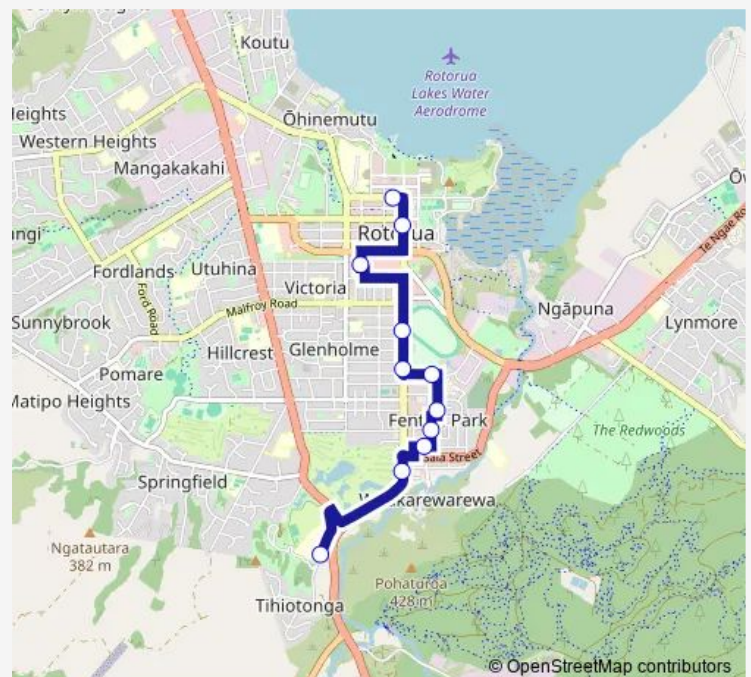

### Direction

Toi Ohomai - Mokoia Campus — Rotorua CBD - Arawa Street

11 stops

[Open route schedule](#)

Toi Ohomai - Mokoia Campus

Fenton Street - Opposite BP Station

Mckee Avenue - Fronting No. 10

Deere Avenue - Opposite No. 14

### Route schedule

Toi Ohomai - Mokoia Campus — Rotorua CBD - Arawa Street

Monday 06:45-18:20

Tuesday 06:45-18:20

Wednesday 06:45-18:20

Thursday 06:45-18:20

Friday 06:45-18:20

Saturday 06:35-17:35

### Route info

Direction: Toi Ohomai - Mokoia Campus

Stops: 11

Trip Duration: 0 hour 15 min

## Direction

Rotorua CBD - Arawa Street — Toi Ohomai - Mokoia Campus

15 stops

[Open route schedule](#)

Rotorua CBD - Arawa Street

Amohia Street

Fenton Street - Fronting No. 214-218

Fenton Street - Fronting No. 244