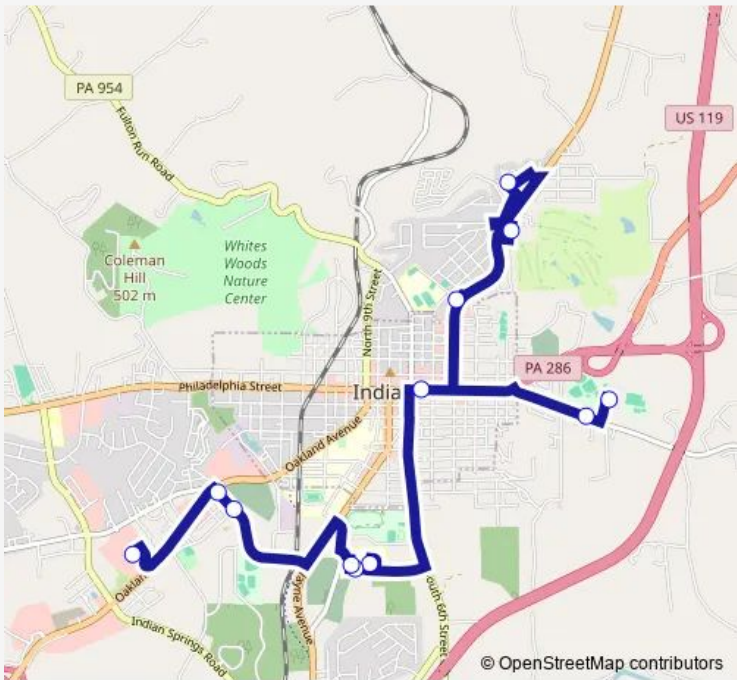

Bus 11 Route 11

[Go to website](#)

Direction
 S&T Bank Arena — Indiana Mall - DMV Entrance
 12 stops
[Open route schedule](#)

- S&T Bank Arena
- Pines of East Pike
- Guidance Center
- Hickory Meadows
- N. 4th Street Bilo
- Philadelphia St (N Taylor Ave)
- I.R.M.C. Indiana Hospital (Main Entrance
- I.R.M.C. Indiana Hospital (E.R. Entrance
- Irmc Outpatient Building
- Indigo Main Office (across from Bus Shel
- Dunkin Donut (Bus Stop on Rose St)
- Indiana Mall - DMV Entrance

Route schedule
 S&T Bank Arena — Indiana Mall - DMV Entrance

| | |
|-----------|-------------|
| Monday | 17:52-21:52 |
| Tuesday | 17:52-21:52 |
| Wednesday | 17:52-21:52 |
| Thursday | 17:52-21:52 |
| Friday | 17:52-21:52 |
| Saturday | 17:52-21:52 |
| Sunday | — |

Route info
 Direction: S&T Bank Arena
 Stops: 12
 Trip Duration: 0 hour 23 min

Direction

Indiana Mall - DMV Entrance — S&T Bank Arena

10 stops

[Open route schedule](#)

Indiana Mall - DMV Entrance

Orchard Hills

Route info

Direction: Indiana Mall - DMV Entrance

Stops: 10

Trip Duration: 0 hour 32 min

11 Bus time schedules and route maps are available in an offline PDF at busmaps.com. Use the busmaps.com website to see live bus times, train schedule or subway schedule, and step-by-step directions for all public transit in Indiana