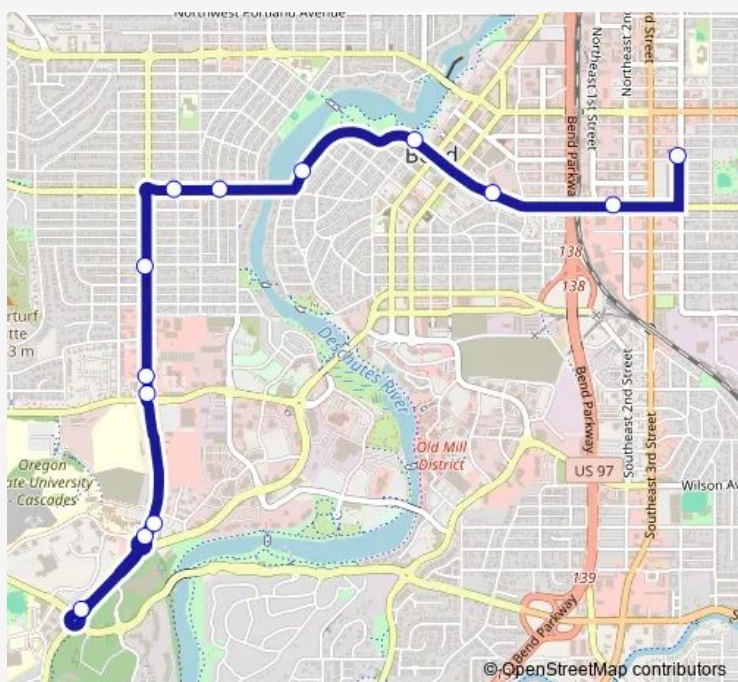

Bus 11 Galveston/14th

[Go to website](#)

Direction

Hawthorne Station — Century Drive @ Donovan Avenue (OSU) (E)

13 stops

[Open route schedule](#)

Hawthorne Station

Franklin Avenue @ 2nd Street (N)

Simpson @ Century

Century Drive @ Chandler Avenue (OSU) (W)

Century Drive @ Mount Washington Drive (N)

Century Drive @ Donovan Avenue (OSU) (E)

Route schedule

Hawthorne Station — Century Drive @ Donovan Avenue (OSU) (E)

Monday	07:30-17:15
Tuesday	07:30-17:15
Wednesday	07:30-17:15
Thursday	07:30-17:15
Friday	07:30-17:15
Saturday	07:30-16:30
Sunday	—

Route info

Direction: Hawthorne Station

Stops: 13

Trip Duration: 0 hour 12 min

11 — Galveston/14th

Direction

Century Drive @ Donovan Avenue (OSU) (E) —
Hawthorne Station

11 stops

[Open route schedule](#)

Century Drive @ Donovan Avenue (OSU) (E)

Century Drive @ Safeway Center (E)

14th Street @ Knoll Avenue (E)