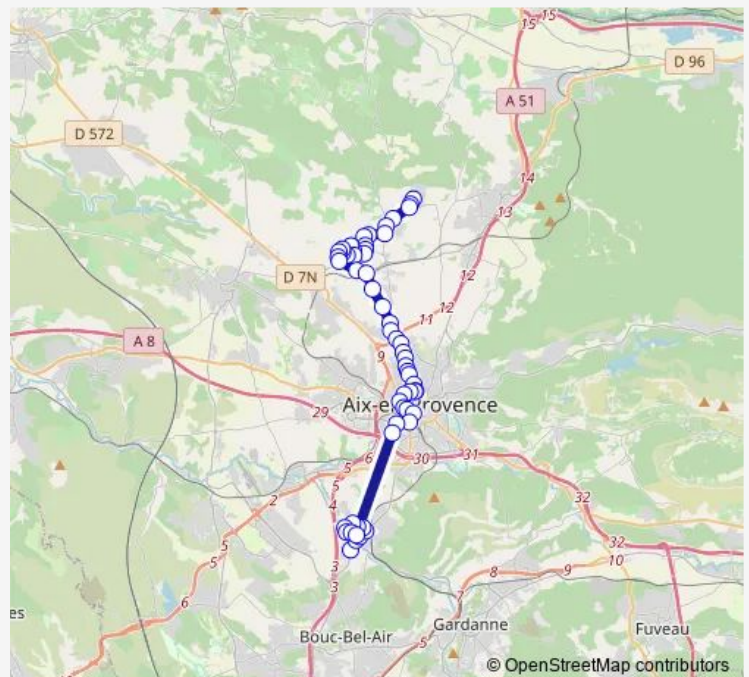

Lycée Luynes

Mouret

G.R. Mouret 24

Gare Routière

Gare Routière Belges

Rotonde

Niollon

République

Thursday —

Friday —

Saturday —

Sunday 10:27-18:43

Route info

Direction: Luynes Mail

Stops: 59

Trip Duration: 0 hour 51 min