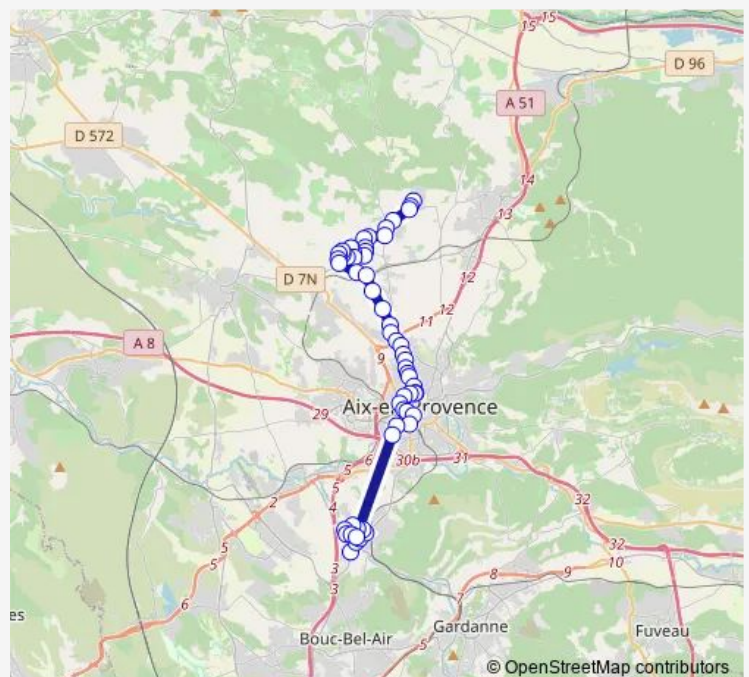

Lycée Luynes

Mouret

G.R. Mouret 24

Gare Routière

Gare Routière Belges

Rotonde

Niollon

République

Thursday —

Friday —

Saturday —

Sunday 10:27-18:43

Route info

Direction: Luynes Mail

Stops: 59

Trip Duration: 0 hour 51 min