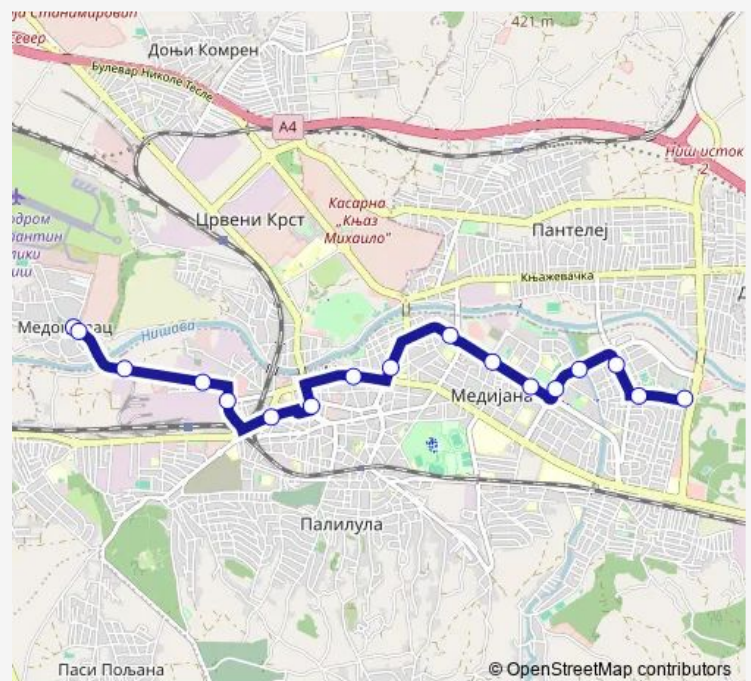

### Route schedule

Medoševac okretnica — Duvanište

Monday 04:45-22:45

Tuesday 04:45-22:45

Wednesday 04:45-22:45

Thursday 04:45-22:45

Friday 04:45-22:45

Saturday 04:50-22:00

### Route info

Direction: Medoševac okretnica

Stops: 17

Trip Duration: 0 hour 25 min

## Route schedule

Duvanište — Medoševac okretnica

Monday	05:15-23:15
Tuesday	05:15-23:15
Wednesday	05:15-23:15
Thursday	05:15-23:15
Friday	05:15-23:15
Saturday	05:20-22:30
Sunday	06:30-22:30