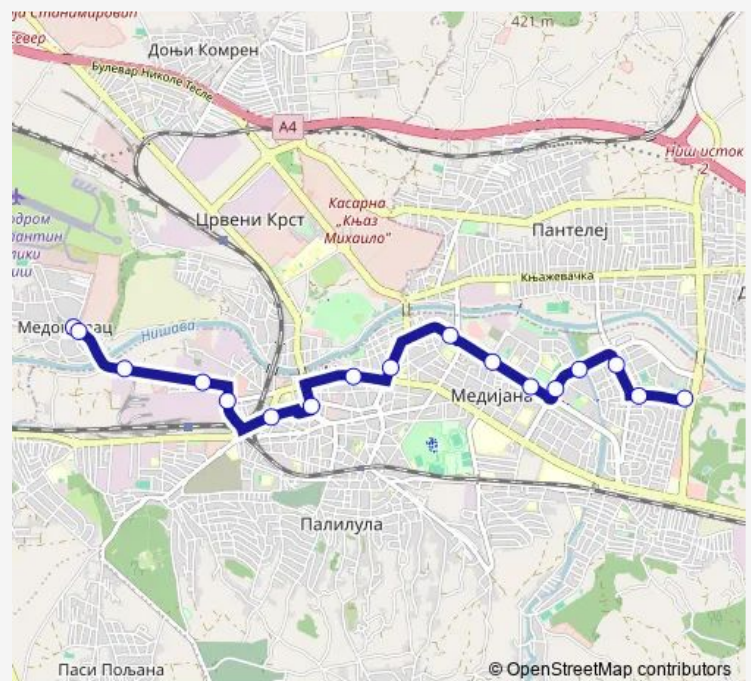

Monday 04:45-22:45

Tuesday 04:45-22:45

Wednesday 04:45-22:45

Thursday 04:45-22:45

Friday 04:45-22:45

Saturday 04:50-22:00

Sunday 06:00-22:00

**Route info**

Direction: Medoševac okretnica

Stops: 17

Trip Duration: 0 hour 25 min

## Direction

Duvanište — Medoševac okretnica

18 stops

[Open route schedule](#)

Duvanište

OŠ Dušan Radović

Đerdapska

Branka Miljkovića

## Route schedule

Duvanište — Medoševac okretnica

Monday 05:15-23:15

Tuesday 05:15-23:15

Wednesday 05:15-23:15

Thursday 05:15-23:15

Friday 05:15-23:15

Saturday 05:20-22:30