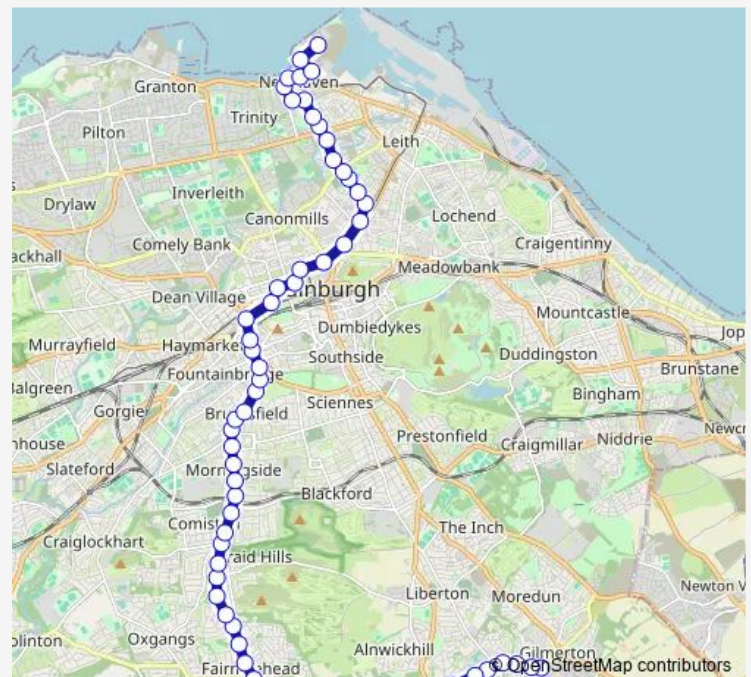

Sandpiper Drive

Fishmarket Square

Pier Place

Craighall Road

Stanley Road

Dudley Crescent

Victoria Park

Ferry Road

Thursday 05:16-23:22

Friday 05:16-23:22

Saturday 05:17-23:22

Sunday 05:40-23:22

Route info

Direction: Western Harbour Park

Stops: 58

Trip Duration: 1 hour 12 min

Lothian Road

Usher Hall

Bread Street

Home Street

Leven Street

Whitehouse Loan

Bruntsfield Place

Holy Corner

Friday 00:08-23:48

Saturday 00:07-23:47

Sunday 05:54-23:58

Route info

Direction: Hyvots Bank Terminus

Stops: 61

Trip Duration: 1 hour 10 min

Morningside Station